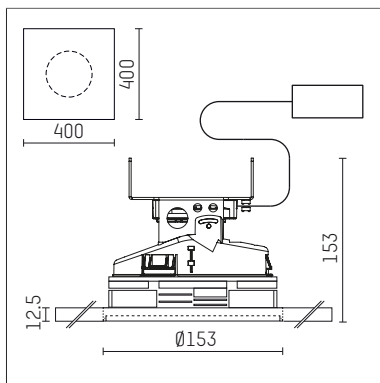

108 133 03 910 P | white

complx.150 | insider
ceiling recessed luminaire
LED Fortimo Flex | 21 W 3000 K

- ceiling recessed luminaire complx.150 insider
- with plasterboard panel and integrated installation frame
- with LED Fortimo Flex 2000 lm
- colour temperature: 3000 K
- colour rendering index: CRI 80
- L70 / B20 (50.000h)
- SDCM < 3
- net luminous flux: 1760 lm
- total load: 21 W
- luminous efficacy: 83,8 lm/W
- rotationsymmetrical light distribution, medium
- safety cable for reflector module
- darklight reflector of aluminium, mirror finish anodised
- cut of angle: 40 °
- UGR: 14
- with external LED power unit, electronic, 220-240 V, 0/50/60 Hz
- power supply: push-wire terminal 2x5x2,5 mm²
- recessing ring of die cast aluminium
- aluminium cooling elements
- length: 400 mm, width: 400 mm, height: 150 mm
- diameter: 153 mm
- recessing depth: 153 mm, ceiling thickness: 12.5 mm
- rotatable 360°, fixable setting
- weight: 0 kg
- protection rating: IP20
- protection class II
- 5 years Hoffmeister warranty
- Made in Germany
- certificates: manufactured according to DIN VDE 0711 / EN 60598, CE
- colour: white (RAL9016)
- 108 133 03 910 P