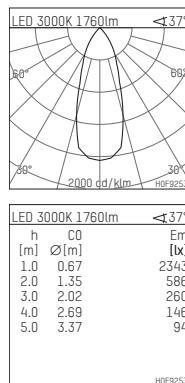

108 133 03 910 P | white

complx.150 | insider
ceiling recessed luminaire
LED Fortimo Flex | 21 W 3000 K

- ceiling recessed luminaire complx.150 insider
- with plasterboard panel and integrated installation frame
- with LED Fortimo Flex 2000 lm
- colour temperature: 3000 K
- colour rendering index: CRI 80
- L70 / B20 (50.000h)
- SDCM < 3
- net luminous flux: 1760 lm
- total load: 21 W
- luminous efficacy: 83,8 lm/W
- rotationsymmetrical light distribution, medium
- safety cable for reflector module
- darklight reflector of aluminium, mirror finish anodised
- cut of angle: 40 °
- UGR: 14
- with external LED power unit, electronic, 220-240 V, 0/50/60 Hz
- power supply: push-wire terminal 2x5x2,5 mm²
- recessing ring of die cast aluminium
- aluminium cooling elements
- length: 400 mm, width: 400 mm, height: 150 mm
- diameter: 153 mm
- recessing depth: 153 mm, ceiling thickness: 12.5 mm
- rotatable 360°, fixable setting
- weight: 0 kg
- protection rating: IP20
- protection class II
- 5 years Hoffmeister warranty
- Made in Germany
- certificates: manufactured according to DIN VDE 0711 / EN 60598, CE
- colour: white (RAL9016)
- 108 133 03 910 P