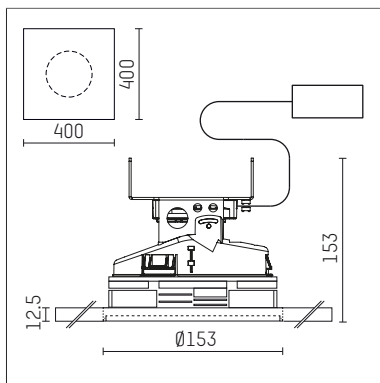

## 108 133 04 910 PD | white

complx.150 | insider  
ceiling recessed luminaire  
LED Fortimo Flex | 19 W 4000 K

- ceiling recessed luminaire complx.150 insider
- with plasterboard panel and integrated installation frame
- with LED Fortimo Flex 2000 lm
- colour temperature: 4000 K
- colour rendering index: CRI 80
- L70 / B20 (50.000h)
- SDCM < 3
- net luminous flux: 1760 lm
- total load: 19 W
- luminous efficacy: 92,6 lm/W
- rotationsymmetrical light distribution, medium
- safety cable for reflector module
- darklight reflector of aluminium, mirror finish anodised
- cut of angle: 40 °
- UGR: 14
- with external LED power unit, electronic (DALI), 220-240 V, 0/50/60 Hz
- amplitude dimming
- dimming range: 100-1 %
- power supply: push-wire terminal 2x5x2,5 mm<sup>2</sup>
- recessing ring of die cast aluminium
- aluminium cooling elements
- length: 400 mm, width: 400 mm, height: 150 mm
- diameter: 153 mm
- recessing depth: 153 mm, ceiling thickness: 12.5 mm
- rotatable 360°, fixable setting
- weight: 3,2 kg
- protection rating: IP20
- protection class II
- 5 years Hoffmeister warranty
- Made in Germany
- certificates: manufactured according to DIN VDE 0711 / EN 60598, CE
- colour: white (RAL9016)
- 108 133 04 910 PD