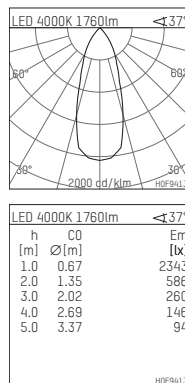

## 108 133 04 910 PD | white

complx.150 | insider  
ceiling recessed luminaire  
LED Fortimo Flex | 19 W 4000 K

- ceiling recessed luminaire complx.150 insider
- with plasterboard panel and integrated installation frame
- with LED Fortimo Flex 2000 lm
- colour temperature: 4000 K
- colour rendering index: CRI 80
- L70 / B20 (50.000h)
- SDCM < 3
- net luminous flux: 1760 lm
- total load: 19 W
- luminous efficacy: 92,6 lm/W
- rotationsymmetrical light distribution, medium
- safety cable for reflector module
- darklight reflector of aluminium, mirror finish anodised
- cut of angle: 40 °
- UGR: 14
- with external LED power unit, electronic (DALI), 220-240 V, 0/50/60 Hz
- amplitude dimming
- dimming range: 100-1 %
- power supply: push-wire terminal 2x5x2,5 mm<sup>2</sup>
- recessing ring of die cast aluminium
- aluminium cooling elements
- length: 400 mm, width: 400 mm, height: 150 mm
- diameter: 153 mm
- recessing depth: 153 mm, ceiling thickness: 12.5 mm
- rotatable 360°, fixable setting
- weight: 3,2 kg
- protection rating: IP20
- protection class II
- 5 years Hoffmeister warranty
- Made in Germany
- certificates: manufactured according to DIN VDE 0711 / EN 60598, CE
- colour: white (RAL9016)
- 108 133 04 910 PD