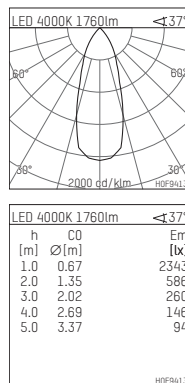

## 108 133 04 910 P | white

complx.150 | insider  
ceiling recessed luminaire  
LED Fortimo Flex | 19 W 4000 K

- ceiling recessed luminaire complx.150 insider
- with plasterboard panel and integrated installation frame
- with LED Fortimo Flex 2000 lm
- colour temperature: 4000 K
- colour rendering index: CRI 80
- L70 / B20 (50.000h)
- SDCM < 3
- net luminous flux: 1760 lm
- total load: 19 W
- luminous efficacy: 92,6 lm/W
- rotationsymmetrical light distribution, medium
- safety cable for reflector module
- darklight reflector of aluminium, mirror finish anodised
- cut of angle: 40 °
- UGR: 14
- with external LED power unit, electronic, 220-240 V, 0/50/60 Hz
- power supply: push-wire terminal 2x5x2,5 mm²
- recessing ring of die cast aluminium
- aluminium cooling elements
- length: 400 mm, width: 400 mm, height: 150 mm
- diameter: 153 mm
- recessing depth: 153 mm, ceiling thickness: 12.5 mm
- rotatable 360°, fixable setting
- weight: 0 kg
- protection rating: IP20
- protection class II
- 5 years Hoffmeister warranty
- Made in Germany
- certificates: manufactured according to DIN VDE 0711 / EN 60598, CE
- colour: white (RAL9016)
- 108 133 04 910 P