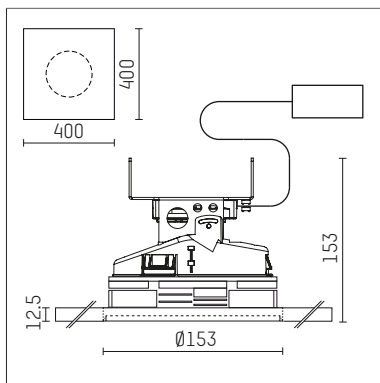

## 108 133 04 910 P | white

complx.150 | insider  
ceiling recessed luminaire  
LED Fortimo Flex | 19 W 4000 K

- ceiling recessed luminaire complx.150 insider
- with plasterboard panel and integrated installation frame
- with LED Fortimo Flex 2000 lm
- colour temperature: 4000 K
- colour rendering index: CRI 80
- L70 / B20 (50.000h)
- SDCM < 3
- net luminous flux: 1760 lm
- total load: 19 W
- luminous efficacy: 92,6 lm/W
- rotationsymmetrical light distribution, medium
- safety cable for reflector module
- darklight reflector of aluminium, mirror finish anodised
- cut of angle: 40 °
- UGR: 14
- with external LED power unit, electronic, 220-240 V, 0/50/60 Hz
- power supply: push-wire terminal 2x5x2,5 mm²
- recessing ring of die cast aluminium
- aluminium cooling elements
- length: 400 mm, width: 400 mm, height: 150 mm
- diameter: 153 mm
- recessing depth: 153 mm, ceiling thickness: 12.5 mm
- rotatable 360°, fixable setting
- weight: 0 kg
- protection rating: IP20
- protection class II
- 5 years Hoffmeister warranty
- Made in Germany
- certificates: manufactured according to DIN VDE 0711 / EN 60598, CE
- colour: white (RAL9016)
- 108 133 04 910 P