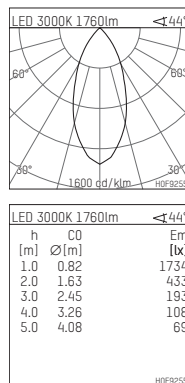

108 134 03 910 PD | white

complx.150 | insider
ceiling recessed luminaire
LED Fortimo Flex | 21 W 3000 K

- ceiling recessed luminaire complx.150 insider
- with plasterboard panel and integrated installation frame
- with LED Fortimo Flex 2000 lm
- colour temperature: 3000 K
- colour rendering index: CRI 80
- L70 / B20 (50.000h)
- SDCM < 3
- net luminous flux: 1760 lm
- total load: 21 W
- luminous efficacy: 83,8 lm/W
- rotationsymmetrical light distribution, flood
- safety cable for reflector module
- darklight reflector of aluminium, mirror finish anodised
- cut of angle: 40 °
- UGR: 15
- with external LED power unit, electronic (DALI), 220-240 V, 0/50/60 Hz
- amplitude dimming
- dimming range: 100-1 %
- power supply: push-wire terminal 2x5x2,5 mm²
- recessing ring of die cast aluminium
- aluminium cooling elements
- length: 400 mm, width: 400 mm, height: 150 mm
- diameter: 153 mm
- recessing depth: 153 mm, ceiling thickness: 12.5 mm
- rotatable 360°, fixable setting
- weight: 3,2 kg
- protection rating: IP20
- protection class II
- 5 years Hoffmeister warranty
- Made in Germany
- certificates: manufactured according to DIN VDE 0711 / EN 60598, CE
- colour: white (RAL9016)
- 108 134 03 910 PD