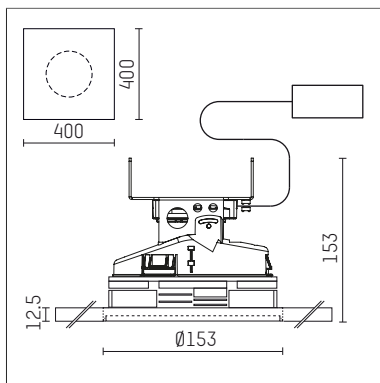

108 134 03 910 PD | white

complx.150 | insider
ceiling recessed luminaire
LED Fortimo Flex | 21 W 3000 K

- ceiling recessed luminaire complx.150 insider
- with plasterboard panel and integrated installation frame
- with LED Fortimo Flex 2000 lm
- colour temperature: 3000 K
- colour rendering index: CRI 80
- L70 / B20 (50.000h)
- SDCM < 3
- net luminous flux: 1760 lm
- total load: 21 W
- luminous efficacy: 83,8 lm/W
- rotationsymmetrical light distribution, flood
- safety cable for reflector module
- darklight reflector of aluminium, mirror finish anodised
- cut of angle: 40 °
- UGR: 15
- with external LED power unit, electronic (DALI), 220-240 V, 0/50/60 Hz
- amplitude dimming
- dimming range: 100-1 %
- power supply: push-wire terminal 2x5x2,5 mm²
- recessing ring of die cast aluminium
- aluminium cooling elements
- length: 400 mm, width: 400 mm, height: 150 mm
- diameter: 153 mm
- recessing depth: 153 mm, ceiling thickness: 12.5 mm
- rotatable 360°, fixable setting
- weight: 3,2 kg
- protection rating: IP20
- protection class II
- 5 years Hoffmeister warranty
- Made in Germany
- certificates: manufactured according to DIN VDE 0711 / EN 60598, CE
- colour: white (RAL9016)
- 108 134 03 910 PD