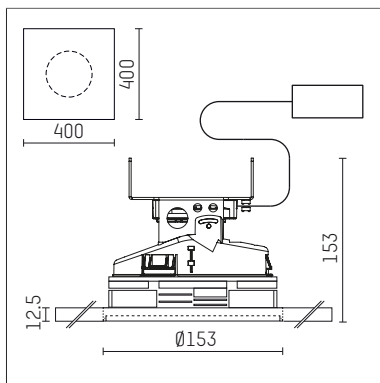

108 134 03 910 P | white

complx.150 | insider
ceiling recessed luminaire
LED Fortimo Flex | 21 W 3000 K

- ceiling recessed luminaire complx.150 insider
- with plasterboard panel and integrated installation frame
- with LED Fortimo Flex 2000 lm
- colour temperature: 3000 K
- colour rendering index: CRI 80
- L70 / B20 (50.000h)
- SDCM < 3
- net luminous flux: 1760 lm
- total load: 21 W
- luminous efficacy: 83,8 lm/W
- rotationsymmetrical light distribution, flood
- safety cable for reflector module
- darklight reflector of aluminium, mirror finish anodised
- cut of angle: 40 °
- UGR: 15
- with external LED power unit, electronic, 220-240 V, 0/50/60 Hz
- power supply: push-wire terminal 2x5x2,5 mm²
- recessing ring of die cast aluminium
- aluminium cooling elements
- length: 400 mm, width: 400 mm, height: 150 mm
- diameter: 153 mm
- recessing depth: 153 mm, ceiling thickness: 12.5 mm
- rotatable 360°, fixable setting
- weight: 0 kg
- protection rating: IP20
- protection class II
- 5 years Hoffmeister warranty
- Made in Germany
- certificates: manufactured according to DIN VDE 0711 / EN 60598, CE
- colour: white (RAL9016)
- 108 134 03 910 P