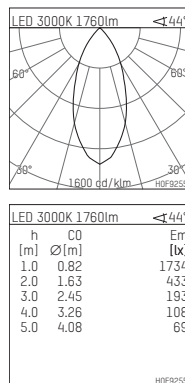

108 134 03 910 P | white

complx.150 | insider
ceiling recessed luminaire
LED Fortimo Flex | 21 W 3000 K

- ceiling recessed luminaire complx.150 insider
- with plasterboard panel and integrated installation frame
- with LED Fortimo Flex 2000 lm
- colour temperature: 3000 K
- colour rendering index: CRI 80
- L70 / B20 (50.000h)
- SDCM < 3
- net luminous flux: 1760 lm
- total load: 21 W
- luminous efficacy: 83,8 lm/W
- rotationsymmetrical light distribution, flood
- safety cable for reflector module
- darklight reflector of aluminium, mirror finish anodised
- cut of angle: 40 °
- UGR: 15
- with external LED power unit, electronic, 220-240 V, 0/50/60 Hz
- power supply: push-wire terminal 2x5x2,5 mm²
- recessing ring of die cast aluminium
- aluminium cooling elements
- length: 400 mm, width: 400 mm, height: 150 mm
- diameter: 153 mm
- recessing depth: 153 mm, ceiling thickness: 12.5 mm
- rotatable 360°, fixable setting
- weight: 0 kg
- protection rating: IP20
- protection class II
- 5 years Hoffmeister warranty
- Made in Germany
- certificates: manufactured according to DIN VDE 0711 / EN 60598, CE
- colour: white (RAL9016)
- 108 134 03 910 P