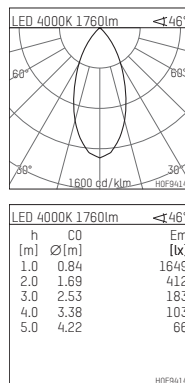

## 108 134 04 910 PD | white

complx.150 | insider  
ceiling recessed luminaire  
LED Fortimo Flex | 19 W 4000 K

- ceiling recessed luminaire complx.150 insider
- with plasterboard panel and integrated installation frame
- with LED Fortimo Flex 2000 lm
- colour temperature: 4000 K
- colour rendering index: CRI 80
- L70 / B20 (50.000h)
- SDCM < 3
- net luminous flux: 1760 lm
- total load: 19 W
- luminous efficacy: 92,6 lm/W
- rotationsymmetrical light distribution, flood
- safety cable for reflector module
- darklight reflector of aluminium, mirror finish anodised
- cut of angle: 40 °
- UGR: 15
- with external LED power unit, electronic (DALI), 220-240 V, 0/50/60 Hz
- amplitude dimming
- dimming range: 100-1 %
- power supply: push-wire terminal 2x5x2,5 mm²
- recessing ring of die cast aluminium
- aluminium cooling elements
- length: 400 mm, width: 400 mm, height: 150 mm
- diameter: 153 mm
- recessing depth: 153 mm, ceiling thickness: 12.5 mm
- rotatable 360°, fixable setting
- weight: 3,2 kg
- protection rating: IP20
- protection class II
- 5 years Hoffmeister warranty
- Made in Germany
- certificates: manufactured according to DIN VDE 0711 / EN 60598, CE
- colour: white (RAL9016)
- 108 134 04 910 PD