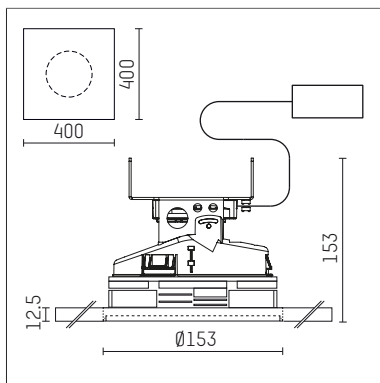

## 108 134 04 910 PD | white

complx.150 | insider  
ceiling recessed luminaire  
LED Fortimo Flex | 19 W 4000 K

- ceiling recessed luminaire complx.150 insider
- with plasterboard panel and integrated installation frame
- with LED Fortimo Flex 2000 lm
- colour temperature: 4000 K
- colour rendering index: CRI 80
- L70 / B20 (50.000h)
- SDCM < 3
- net luminous flux: 1760 lm
- total load: 19 W
- luminous efficacy: 92,6 lm/W
- rotationsymmetrical light distribution, flood
- safety cable for reflector module
- darklight reflector of aluminium, mirror finish anodised
- cut of angle: 40 °
- UGR: 15
- with external LED power unit, electronic (DALI), 220-240 V, 0/50/60 Hz
- amplitude dimming
- dimming range: 100-1 %
- power supply: push-wire terminal 2x5x2,5 mm²
- recessing ring of die cast aluminium
- aluminium cooling elements
- length: 400 mm, width: 400 mm, height: 150 mm
- diameter: 153 mm
- recessing depth: 153 mm, ceiling thickness: 12.5 mm
- rotatable 360°, fixable setting
- weight: 3,2 kg
- protection rating: IP20
- protection class II
- 5 years Hoffmeister warranty
- Made in Germany
- certificates: manufactured according to DIN VDE 0711 / EN 60598, CE
- colour: white (RAL9016)
- 108 134 04 910 PD