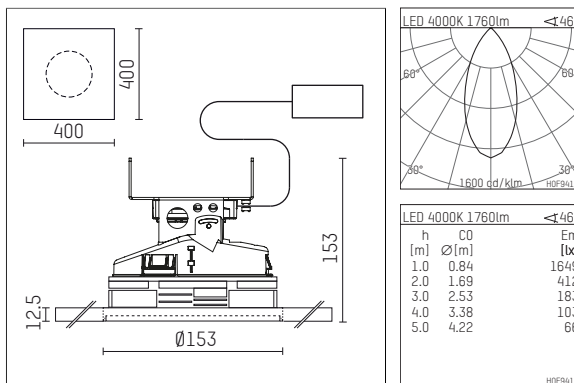

108 134 04 910 P | white

complx.150 | insider
ceiling recessed luminaire
LED Fortimo Flex | 19 W 4000 K

- ceiling recessed luminaire complx.150 insider
- with plasterboard panel and integrated installation frame
- with LED Fortimo Flex 2000 lm
- colour temperature: 4000 K
- colour rendering index: CRI 80
- L70 / B20 (50.000h)
- SDCM < 3
- net luminous flux: 1760 lm
- total load: 19 W
- luminous efficacy: 92,6 lm/W
- rotationsymmetrical light distribution, flood
- safety cable for reflector module
- darklight reflector of aluminium, mirror finish anodised
- cut of angle: 40 °
- UGR: 15
- with external LED power unit, electronic, 220-240 V, 0/50/60 Hz
- power supply: push-wire terminal 2x5x2,5 mm²
- recessing ring of die cast aluminium
- aluminium cooling elements
- length: 400 mm, width: 400 mm, height: 150 mm
- diameter: 153 mm
- recessing depth: 153 mm, ceiling thickness: 12.5 mm
- rotatable 360°, fixable setting
- weight: 4 kg
- protection rating: IP20
- protection class II
- 5 years Hoffmeister warranty
- Made in Germany
- certificates: manufactured according to DIN VDE 0711 / EN 60598, CE
- colour: white (RAL9016)
- 108 134 04 910 P