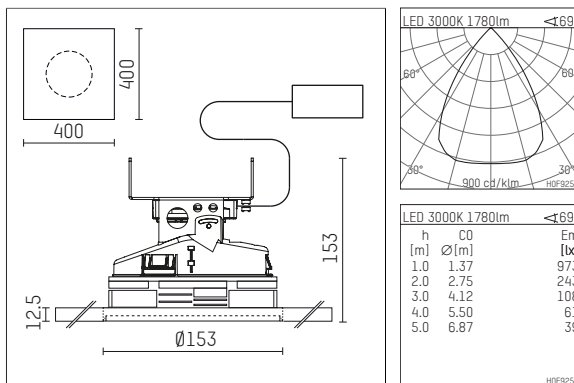

## 108 135 03 910 PD | white

complx.150 | insider  
ceiling recessed luminaire  
LED Fortimo Flex | 21 W 3000 K

- ceiling recessed luminaire complx.150 insider
- with plasterboard panel and integrated installation frame
- with LED Fortimo Flex 2000 lm
- colour temperature: 3000 K
- colour rendering index: CRI 80
- L70 / B20 (50.000h)
- SDCM < 3
- net luminous flux: 1780 lm
- total load: 21 W
- luminous efficacy: 84,8 lm/W
- rotationsymmetrical light distribution, wide flood
- safety cable for reflector module
- darklight reflector of aluminium, mirror finish anodised
- cut of angle: 40 °
- UGR: 17
- with external LED power unit, electronic (DALI), 220-240 V, 0/50/60 Hz
- amplitude dimming
- dimming range: 100-1 %
- power supply: push-wire terminal 2x5x2,5 mm²
- recessing ring of die cast aluminium
- aluminium cooling elements
- length: 400 mm, width: 400 mm, height: 150 mm
- diameter: 153 mm
- recessing depth: 153 mm, ceiling thickness: 12.5 mm
- rotatable 360°, fixable setting
- weight: 3,2 kg
- protection rating: IP20
- protection class II
- 5 years Hoffmeister warranty
- Made in Germany
- certificates: manufactured according to DIN VDE 0711 / EN 60598, CE
- colour: white (RAL9016)
- 108 135 03 910 PD