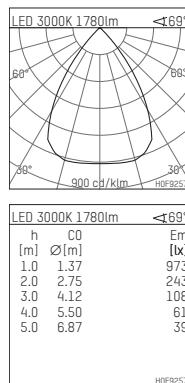

## 108 135 03 910 P | white

complx.150 | insider  
ceiling recessed luminaire  
LED Fortimo Flex | 21 W 3000 K

- ceiling recessed luminaire complx.150 insider
- with plasterboard panel and integrated installation frame
- with LED Fortimo Flex 2000 lm
- colour temperature: 3000 K
- colour rendering index: CRI 80
- L70 / B20 (50.000h)
- SDCM < 3
- net luminous flux: 1780 lm
- total load: 21 W
- luminous efficacy: 84,8 lm/W
- rotationsymmetrical light distribution, wide flood
- safety cable for reflector module
- darklight reflector of aluminium, mirror finish anodised
- cut of angle: 40 °
- UGR: 17
- with external LED power unit, electronic, 220-240 V, 0/50/60 Hz
- power supply: push-wire terminal 2x5x2,5 mm²
- recessing ring of die cast aluminium
- aluminium cooling elements
- length: 400 mm, width: 400 mm, height: 150 mm
- diameter: 153 mm
- recessing depth: 153 mm, ceiling thickness: 12.5 mm
- rotatable 360°, fixable setting
- weight: 0 kg
- protection rating: IP20
- protection class II
- 5 years Hoffmeister warranty
- Made in Germany
- certificates: manufactured according to DIN VDE 0711 / EN 60598, CE
- colour: white (RAL9016)
- 108 135 03 910 P