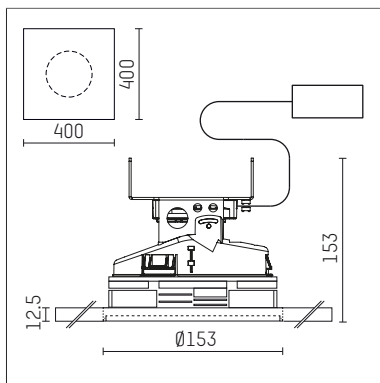

## 108 135 03 910 P | white

complx.150 | insider  
ceiling recessed luminaire  
LED Fortimo Flex | 21 W 3000 K

- ceiling recessed luminaire complx.150 insider
- with plasterboard panel and integrated installation frame
- with LED Fortimo Flex 2000 lm
- colour temperature: 3000 K
- colour rendering index: CRI 80
- L70 / B20 (50.000h)
- SDCM < 3
- net luminous flux: 1780 lm
- total load: 21 W
- luminous efficacy: 84,8 lm/W
- rotationsymmetrical light distribution, wide flood
- safety cable for reflector module
- darklight reflector of aluminium, mirror finish anodised
- cut of angle: 40 °
- UGR: 17
- with external LED power unit, electronic, 220-240 V, 0/50/60 Hz
- power supply: push-wire terminal 2x5x2,5 mm²
- recessing ring of die cast aluminium
- aluminium cooling elements
- length: 400 mm, width: 400 mm, height: 150 mm
- diameter: 153 mm
- recessing depth: 153 mm, ceiling thickness: 12.5 mm
- rotatable 360°, fixable setting
- weight: 0 kg
- protection rating: IP20
- protection class II
- 5 years Hoffmeister warranty
- Made in Germany
- certificates: manufactured according to DIN VDE 0711 / EN 60598, CE
- colour: white (RAL9016)
- 108 135 03 910 P