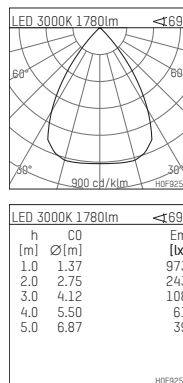

108 135 03 910 R | white

complx.150 | rim
ceiling recessed luminaire
LED Fortimo Flex | 21 W 3000 K

- ceiling recessed luminaire complx.150 rim
- with a rim projecting over the ceiling
- for installation into suspended ceilings
- with LED Fortimo Flex 2000 lm
- colour temperature: 3000 K
- colour rendering index: CRI 80
- L70 / B20 (50.000h)
- SDCM < 3
- net luminous flux: 1780 lm
- total load: 21 W
- luminous efficacy: 84,8 lm/W
- rotationsymmetrical light distribution, wide flood
- safety cable for reflector module
- darklight reflector of aluminium, mirror finish anodised
- cut of angle: 40 °
- UGR: 17
- with external LED power unit, electronic, 220-240 V, 0/50/60 Hz
- power supply: push-wire terminal 2x5x2,5 mm²
- recessing ring of die cast aluminium
- aluminium cooling elements
- height: 148 mm
- diameter: 180 mm, recessing diameter: 170 mm
- recessing depth: 151 mm, ceiling thickness: 1-35 mm
- rotatable 360°, fixable setting
- weight: 2,04 kg
- protection rating: IP20
- protection class II
- 5 years Hoffmeister warranty
- Made in Germany
- certificates: manufactured according to DIN VDE 0711 / EN 60598, CE
- colour: white (RAL9016)
- 108 135 03 910 R

- Overview of accessories on the following page / s

108 135 03 910 R
accessory**Optional accessories**

description accessory general	dimensions in mm	item number	pic.-No.
housing for concrete cast for recessed downlights complx.150 rim	ØxH: 422 x 160	108 005 10 000	01