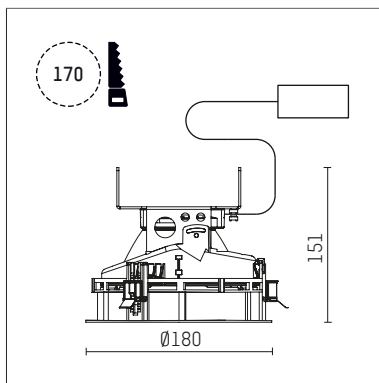

108 135 03 910 R | white

complx.150 | rim
ceiling recessed luminaire
LED Fortimo Flex | 21 W 3000 K

- ceiling recessed luminaire complx.150 rim
- with a rim projecting over the ceiling
- for installation into suspended ceilings
- with LED Fortimo Flex 2000 lm
- colour temperature: 3000 K
- colour rendering index: CRI 80
- L70 / B20 (50.000h)
- SDCM < 3
- net luminous flux: 1780 lm
- total load: 21 W
- luminous efficacy: 84,8 lm/W
- rotationsymmetrical light distribution, wide flood
- safety cable for reflector module
- darklight reflector of aluminium, mirror finish anodised
- cut of angle: 40 °
- UGR: 17
- with external LED power unit, electronic, 220-240 V, 0/50/60 Hz
- power supply: push-wire terminal 2x5x2,5 mm²
- recessing ring of die cast aluminium
- aluminium cooling elements
- height: 148 mm
- diameter: 180 mm, recessing diameter: 170 mm
- recessing depth: 151 mm, ceiling thickness: 1-35 mm
- rotatable 360°, fixable setting
- weight: 2,04 kg
- protection rating: IP20
- protection class II
- 5 years Hoffmeister warranty
- Made in Germany
- certificates: manufactured according to DIN VDE 0711 / EN 60598, CE
- colour: white (RAL9016)
- 108 135 03 910 R

- Overview of accessories on the following page / s

108 135 03 910 R
accessory**Optional accessories**

description accessory general	dimensions in mm	item number	pic.-No.
housing for concrete cast for recessed downlights complx.150 rim	ØxH: 422 x 160	108 005 10 000	01