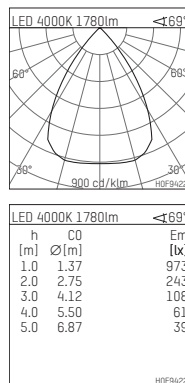

108 135 04 910 PD | white

complx.150 | insider
ceiling recessed luminaire
LED Fortimo Flex | 19 W 4000 K

- ceiling recessed luminaire complx.150 insider
- with plasterboard panel and integrated installation frame
- with LED Fortimo Flex 2000 lm
- colour temperature: 4000 K
- colour rendering index: CRI 80
- L70 / B20 (50.000h)
- SDCM < 3
- net luminous flux: 1780 lm
- total load: 19 W
- luminous efficacy: 93,7 lm/W
- rotationsymmetrical light distribution, wide flood
- safety cable for reflector module
- darklight reflector of aluminium, mirror finish anodised
- cut of angle: 40 °
- UGR: 17
- with external LED power unit, electronic (DALI), 220-240 V, 0/50/60 Hz
- amplitude dimming
- dimming range: 100-1 %
- power supply: push-wire terminal 2x5x2,5 mm²
- recessing ring of die cast aluminium
- aluminium cooling elements
- length: 400 mm, width: 400 mm, height: 150 mm
- diameter: 153 mm
- recessing depth: 153 mm, ceiling thickness: 12.5 mm
- rotatable 360°, fixable setting
- weight: 3,2 kg
- protection rating: IP20
- protection class II
- 5 years Hoffmeister warranty
- Made in Germany
- certificates: manufactured according to DIN VDE 0711 / EN 60598, CE
- colour: white (RAL9016)
- 108 135 04 910 PD