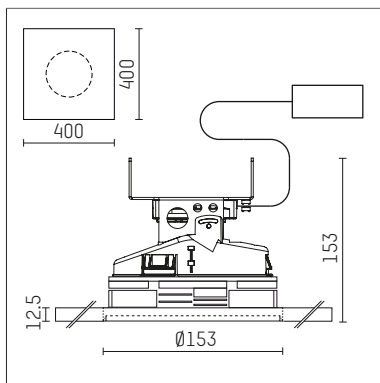

108 135 04 910 PD | white

complx.150 | insider
ceiling recessed luminaire
LED Fortimo Flex | 19 W 4000 K

- ceiling recessed luminaire complx.150 insider
- with plasterboard panel and integrated installation frame
- with LED Fortimo Flex 2000 lm
- colour temperature: 4000 K
- colour rendering index: CRI 80
- L70 / B20 (50.000h)
- SDCM < 3
- net luminous flux: 1780 lm
- total load: 19 W
- luminous efficacy: 93,7 lm/W
- rotationsymmetrical light distribution, wide flood
- safety cable for reflector module
- darklight reflector of aluminium, mirror finish anodised
- cut of angle: 40 °
- UGR: 17
- with external LED power unit, electronic (DALI), 220-240 V, 0/50/60 Hz
- amplitude dimming
- dimming range: 100-1 %
- power supply: push-wire terminal 2x5x2,5 mm²
- recessing ring of die cast aluminium
- aluminium cooling elements
- length: 400 mm, width: 400 mm, height: 150 mm
- diameter: 153 mm
- recessing depth: 153 mm, ceiling thickness: 12.5 mm
- rotatable 360°, fixable setting
- weight: 3,2 kg
- protection rating: IP20
- protection class II
- 5 years Hoffmeister warranty
- Made in Germany
- certificates: manufactured according to DIN VDE 0711 / EN 60598, CE
- colour: white (RAL9016)
- 108 135 04 910 PD