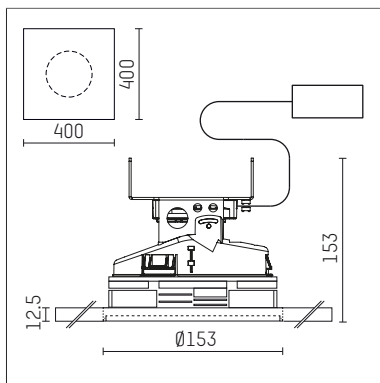

108 135 04 910 P | white

complx.150 | insider
ceiling recessed luminaire
LED Fortimo Flex | 19 W 4000 K

- ceiling recessed luminaire complx.150 insider
- with plasterboard panel and integrated installation frame
- with LED Fortimo Flex 2000 lm
- colour temperature: 4000 K
- colour rendering index: CRI 80
- L70 / B20 (50.000h)
- SDCM < 3
- net luminous flux: 1780 lm
- total load: 19 W
- luminous efficacy: 93,7 lm/W
- rotationsymmetrical light distribution, wide flood
- safety cable for reflector module
- darklight reflector of aluminium, mirror finish anodised
- cut of angle: 40 °
- UGR: 17
- with external LED power unit, electronic, 220-240 V, 0/50/60 Hz
- power supply: push-wire terminal 2x5x2,5 mm²
- recessing ring of die cast aluminium
- aluminium cooling elements
- length: 400 mm, width: 400 mm, height: 150 mm
- diameter: 153 mm
- recessing depth: 153 mm, ceiling thickness: 12.5 mm
- rotatable 360°, fixable setting
- weight: 0 kg
- protection rating: IP20
- protection class II
- 5 years Hoffmeister warranty
- Made in Germany
- certificates: manufactured according to DIN VDE 0711 / EN 60598, CE
- colour: white (RAL9016)
- 108 135 04 910 P