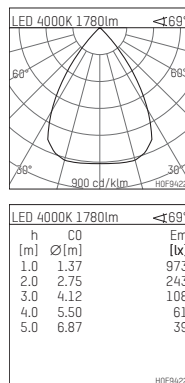

108 135 04 910 P | white

complx.150 | insider
ceiling recessed luminaire
LED Fortimo Flex | 19 W 4000 K

- ceiling recessed luminaire complx.150 insider
- with plasterboard panel and integrated installation frame
- with LED Fortimo Flex 2000 lm
- colour temperature: 4000 K
- colour rendering index: CRI 80
- L70 / B20 (50.000h)
- SDCM < 3
- net luminous flux: 1780 lm
- total load: 19 W
- luminous efficacy: 93,7 lm/W
- rotationsymmetrical light distribution, wide flood
- safety cable for reflector module
- darklight reflector of aluminium, mirror finish anodised
- cut of angle: 40 °
- UGR: 17
- with external LED power unit, electronic, 220-240 V, 0/50/60 Hz
- power supply: push-wire terminal 2x5x2,5 mm²
- recessing ring of die cast aluminium
- aluminium cooling elements
- length: 400 mm, width: 400 mm, height: 150 mm
- diameter: 153 mm
- recessing depth: 153 mm, ceiling thickness: 12.5 mm
- rotatable 360°, fixable setting
- weight: 0 kg
- protection rating: IP20
- protection class II
- 5 years Hoffmeister warranty
- Made in Germany
- certificates: manufactured according to DIN VDE 0711 / EN 60598, CE
- colour: white (RAL9016)
- 108 135 04 910 P