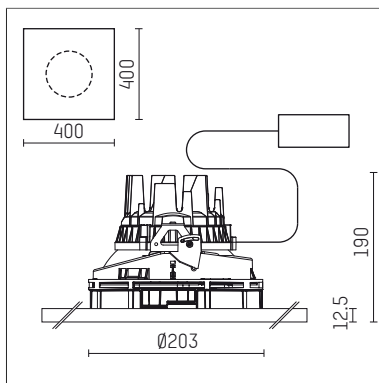

## 108 300 03 910 PD | white

complx.200 | insider  
ceiling recessed luminaire  
LED | 26 W 3000 K

- ceiling recessed luminaire complx.200 insider
- with plasterboard panel and integrated installation frame
- with LED 1900 lm
- colour temperature: 3000 K
- colour rendering index: CRI 90
- L90 / B10 (50.000h)
- SDCM < 2
- net luminous flux: 1470 lm
- total load: 26 W
- luminous efficacy: 56,5 lm/W
- rotationsymmetrical light distribution, narrow spot
- safety cable for reflector module
- darklight reflector of aluminium, mirror finish anodised
- cut of angle: 30 °
- beam angle: 5 °
- UGR: -0
- with external LED power unit, electronic (DALI), 220-240 V, 0/50/60 Hz
- amplitude dimming
- dimming range: 100-1 %
- power supply: push-wire terminal 2x7x2,5 mm<sup>2</sup>
- housing of die cast aluminium
- safety glass, clear
- recessing ring of die cast aluminium
- length: 400 mm, width: 400 mm, height: 185 mm
- diameter: 203 mm
- recessing depth: 190 mm, ceiling thickness: 12.5 mm
- rotatable 360°, fixable setting
- weight: 3,2 kg
- protection rating: IP20
- protection class I
- 5 years Hoffmeister warranty
- Made in Germany
- certificates: manufactured according to DIN VDE 0711 / EN 60598, CE
- colour: white (RAL9016)
- 108 300 03 910 PD