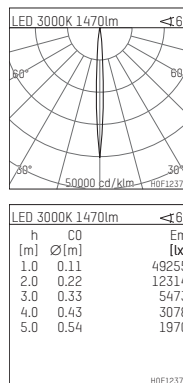

## 108 300 03 910 PD | white

complx.200 | insider  
ceiling recessed luminaire  
LED | 26 W 3000 K

- ceiling recessed luminaire complx.200 insider
- with plasterboard panel and integrated installation frame
- with LED 1900 lm
- colour temperature: 3000 K
- colour rendering index: CRI 90
- L90 / B10 (50.000h)
- SDCM < 2
- net luminous flux: 1470 lm
- total load: 26 W
- luminous efficacy: 56,5 lm/W
- rotationsymmetrical light distribution, narrow spot
- safety cable for reflector module
- darklight reflector of aluminium, mirror finish anodised
- cut of angle: 30 °
- beam angle: 5 °
- UGR: -0
- with external LED power unit, electronic (DALI), 220-240 V, 0/50/60 Hz
- amplitude dimming
- dimming range: 100-1 %
- power supply: push-wire terminal 2x7x2,5 mm<sup>2</sup>
- housing of die cast aluminium
- safety glass, clear
- recessing ring of die cast aluminium
- length: 400 mm, width: 400 mm, height: 185 mm
- diameter: 203 mm
- recessing depth: 190 mm, ceiling thickness: 12.5 mm
- rotatable 360°, fixable setting
- weight: 3,2 kg
- protection rating: IP20
- protection class I
- 5 years Hoffmeister warranty
- Made in Germany
- certificates: manufactured according to DIN VDE 0711 / EN 60598, CE
- colour: white (RAL9016)
- 108 300 03 910 PD