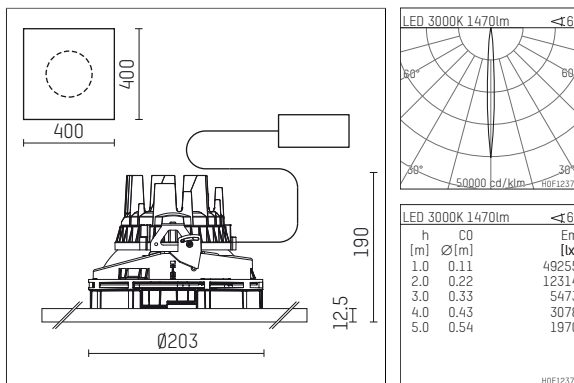

108 300 03 910 P | white

complx.200 | insider
ceiling recessed luminaire
LED | 26 W 3000 K

- ceiling recessed luminaire complx.200 insider
- with plasterboard panel and integrated installation frame
- with LED 1900 lm
- colour temperature: 3000 K
- colour rendering index: CRI 90
- L90 / B10 (50.000h)
- SDCM < 2
- net luminous flux: 1470 lm
- total load: 26 W
- luminous efficacy: 56,5 lm/W
- rotationsymmetrical light distribution, narrow spot
- safety cable for reflector module
- darklight reflector of aluminium, mirror finish anodised
- cut of angle: 30 °
- beam angle: 5 °
- UGR: -0
- with external LED power unit, electronic, 220-240 V, 0/50/60 Hz
- power supply: push-wire terminal 2x5x2,5 mm²
- housing of die cast aluminium
- safety glass, clear
- recessing ring of die cast aluminium
- length: 400 mm, width: 400 mm, height: 185 mm
- diameter: 203 mm
- recessing depth: 190 mm, ceiling thickness: 12.5 mm
- rotatable 360°, fixable setting
- weight: 0 kg
- protection rating: IP20
- protection class I
- 5 years Hoffmeister warranty
- Made in Germany
- certificates: manufactured according to DIN VDE 0711 / EN 60598, CE
- colour: white (RAL9016)
- 108 300 03 910 P