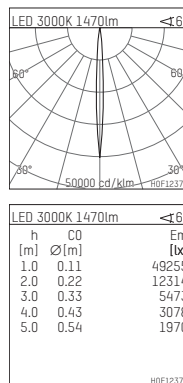

108 300 03 910 SD | white

complx.200 | insider
ceiling recessed luminaire
LED | 26 W 3000 K

- ceiling recessed luminaire complx.200 insider
- with ceiling-flush recessing ring
- for plastering into plasterboard ceilings
- with LED 1900 lm
- colour temperature: 3000 K
- colour rendering index: CRI 90
- L90 / B10 (50.000h)
- SDCM < 2
- net luminous flux: 1470 lm
- total load: 26 W
- luminous efficacy: 56,5 lm/W
- rotationsymmetrical light distribution, narrow spot
- safety cable for reflector module
- darklight reflector of aluminium, mirror finish anodised
- cut of angle: 30 °
- beam angle: 5 °
- UGR: -0
- with external LED power unit, electronic (DALI), 220-240 V, 0/50/60 Hz
- amplitude dimming
- dimming range: 100-1 %
- power supply: push-wire terminal 2x7x2,5 mm²
- housing of die cast aluminium
- safety glass, clear
- recessing ring of die cast aluminium
- height: 185 mm
- diameter: 203 mm, recessing diameter: 214 mm
- recessing depth: 190 mm, ceiling thickness: for 12.5/15/18/20/25 mm
- rotatable 360°, fixable setting
- weight: 2,27 kg
- protection rating: IP20
- protection class I
- 5 years Hoffmeister warranty
- Made in Germany
- certificates: manufactured according to DIN VDE 0711 / EN 60598, CE
- colour: white (RAL9016)
- 108 300 03 910 SD
