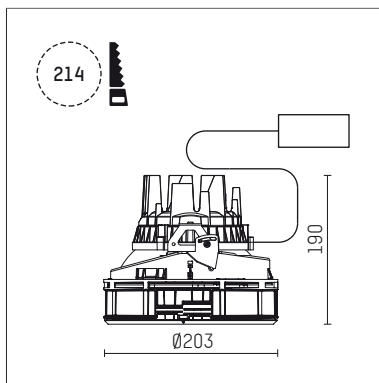

108 300 03 910 SD | white

complx.200 | insider
ceiling recessed luminaire
LED | 26 W 3000 K

- ceiling recessed luminaire complx.200 insider
- with ceiling-flush recessing ring
- for plastering into plasterboard ceilings
- with LED 1900 lm
- colour temperature: 3000 K
- colour rendering index: CRI 90
- L90 / B10 (50.000h)
- SDCM < 2
- net luminous flux: 1470 lm
- total load: 26 W
- luminous efficacy: 56,5 lm/W
- rotationsymmetrical light distribution, narrow spot
- safety cable for reflector module
- darklight reflector of aluminium, mirror finish anodised
- cut of angle: 30 °
- beam angle: 5 °
- UGR: -0
- with external LED power unit, electronic (DALI), 220-240 V, 0/50/60 Hz
- amplitude dimming
- dimming range: 100-1 %
- power supply: push-wire terminal 2x7x2,5 mm²
- housing of die cast aluminium
- safety glass, clear
- recessing ring of die cast aluminium
- height: 185 mm
- diameter: 203 mm, recessing diameter: 214 mm
- recessing depth: 190 mm, ceiling thickness: for 12.5/15/18/20/25 mm
- rotatable 360°, fixable setting
- weight: 2,27 kg
- protection rating: IP20
- protection class I
- 5 years Hoffmeister warranty
- Made in Germany
- certificates: manufactured according to DIN VDE 0711 / EN 60598, CE
- colour: white (RAL9016)
- 108 300 03 910 SD
