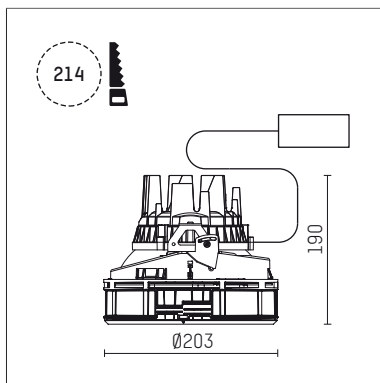

## 108 300 03 910 S | white

complx.200 | insider  
ceiling recessed luminaire  
LED | 26 W 3000 K

- ceiling recessed luminaire complx.200 insider
- with ceiling-flush recessing ring
- for plastering into plasterboard ceilings
- with LED 1900 lm
- colour temperature: 3000 K
- colour rendering index: CRI 90
- L90 / B10 (50.000h)
- SDCM < 2
- net luminous flux: 1470 lm
- total load: 26 W
- luminous efficacy: 56,5 lm/W
- rotationsymmetrical light distribution, narrow spot
- safety cable for reflector module
- darklight reflector of aluminium, mirror finish anodised
- cut of angle: 30 °
- beam angle: 5 °
- UGR: -0
- with external LED power unit, electronic, 220-240 V, 0/50/60 Hz
- power supply: push-wire terminal 2x5x2,5 mm<sup>2</sup>
- housing of die cast aluminium
- safety glass, clear
- recessing ring of die cast aluminium
- height: 185 mm
- diameter: 203 mm, recessing diameter: 214 mm
- recessing depth: 190 mm, ceiling thickness: for 12.5/15/18/20/25 mm
- rotatable 360°, fixable setting
- weight: 2,27 kg
- protection rating: IP20
- protection class I
- 5 years Hoffmeister warranty
- Made in Germany
- certificates: manufactured according to DIN VDE 0711 / EN 60598, CE
- colour: white (RAL9016)
- 108 300 03 910 S