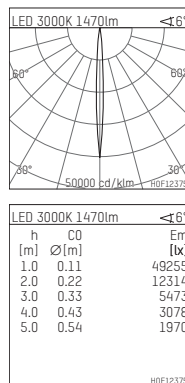

## 108 300 03 910 S | white

complx.200 | insider  
ceiling recessed luminaire  
LED | 26 W 3000 K

- ceiling recessed luminaire complx.200 insider
- with ceiling-flush recessing ring
- for plastering into plasterboard ceilings
- with LED 1900 lm
- colour temperature: 3000 K
- colour rendering index: CRI 90
- L90 / B10 (50.000h)
- SDCM < 2
- net luminous flux: 1470 lm
- total load: 26 W
- luminous efficacy: 56,5 lm/W
- rotationsymmetrical light distribution, narrow spot
- safety cable for reflector module
- darklight reflector of aluminium, mirror finish anodised
- cut of angle: 30 °
- beam angle: 5 °
- UGR: -0
- with external LED power unit, electronic, 220-240 V, 0/50/60 Hz
- power supply: push-wire terminal 2x5x2,5 mm<sup>2</sup>
- housing of die cast aluminium
- safety glass, clear
- recessing ring of die cast aluminium
- height: 185 mm
- diameter: 203 mm, recessing diameter: 214 mm
- recessing depth: 190 mm, ceiling thickness: for 12.5/15/18/20/25 mm
- rotatable 360°, fixable setting
- weight: 2,27 kg
- protection rating: IP20
- protection class I
- 5 years Hoffmeister warranty
- Made in Germany
- certificates: manufactured according to DIN VDE 0711 / EN 60598, CE
- colour: white (RAL9016)
- 108 300 03 910 S