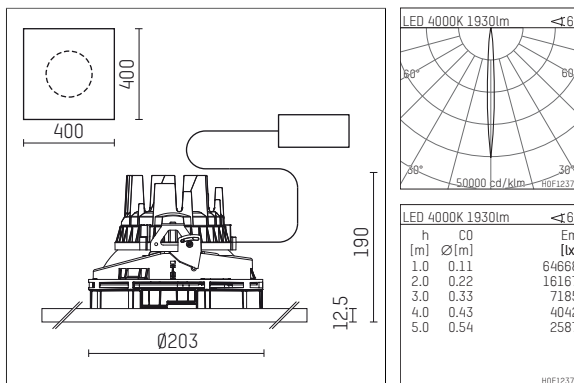

## 108 300 04 910 PD | white

complx.200 | insider  
ceiling recessed luminaire  
LED | 26 W 4000 K

- ceiling recessed luminaire complx.200 insider
- with plasterboard panel and integrated installation frame
- with LED 2500 lm
- colour temperature: 4000 K
- colour rendering index: CRI 80
- L90 / B10 (50.000h)
- SDCM < 2
- net luminous flux: 1930 lm
- total load: 26 W
- luminous efficacy: 74,2 lm/W
- rotationsymmetrical light distribution, narrow spot
- safety cable for reflector module
- darklight reflector of aluminium, mirror finish anodised
- cut of angle: 30 °
- beam angle: 5 °
- UGR: 1
- with external LED power unit, electronic (DALI), 220-240 V, 0/50/60 Hz
- amplitude dimming
- dimming range: 100-1 %
- power supply: push-wire terminal 2x7x2,5 mm<sup>2</sup>
- housing of die cast aluminium
- safety glass, clear
- recessing ring of die cast aluminium
- length: 400 mm, width: 400 mm, height: 185 mm
- diameter: 203 mm
- recessing depth: 190 mm, ceiling thickness: 12.5 mm
- rotatable 360°, fixable setting
- weight: 3,2 kg
- protection rating: IP20
- protection class I
- 5 years Hoffmeister warranty
- Made in Germany
- certificates: manufactured according to DIN VDE 0711 / EN 60598, CE
- colour: white (RAL9016)
- 108 300 04 910 PD