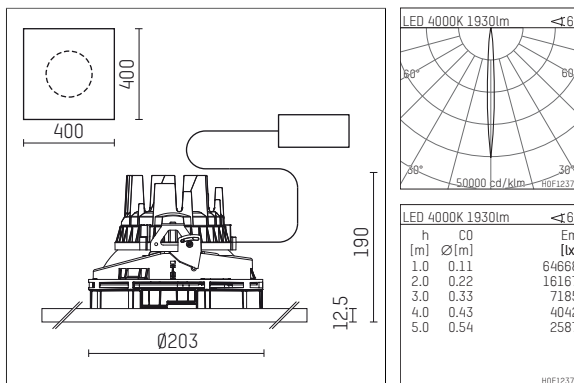

108 300 04 910 P | white

complx.200 | insider
ceiling recessed luminaire
LED | 26 W 4000 K

- ceiling recessed luminaire complx.200 insider
- with plasterboard panel and integrated installation frame
- with LED 2500 lm
- colour temperature: 4000 K
- colour rendering index: CRI 80
- L90 / B10 (50.000h)
- SDCM < 2
- net luminous flux: 1930 lm
- total load: 26 W
- luminous efficacy: 74,2 lm/W
- rotationsymmetrical light distribution, narrow spot
- safety cable for reflector module
- darklight reflector of aluminium, mirror finish anodised
- cut of angle: 30 °
- beam angle: 5 °
- UGR: 1
- with external LED power unit, electronic, 220-240 V, 0/50/60 Hz
- power supply: push-wire terminal 2x5x2,5 mm²
- housing of die cast aluminium
- safety glass, clear
- recessing ring of die cast aluminium
- length: 400 mm, width: 400 mm, height: 185 mm
- diameter: 203 mm
- recessing depth: 190 mm, ceiling thickness: 12.5 mm
- rotatable 360°, fixable setting
- weight: 0 kg
- protection rating: IP20
- protection class I
- 5 years Hoffmeister warranty
- Made in Germany
- certificates: manufactured according to DIN VDE 0711 / EN 60598, CE
- colour: white (RAL9016)
- 108 300 04 910 P