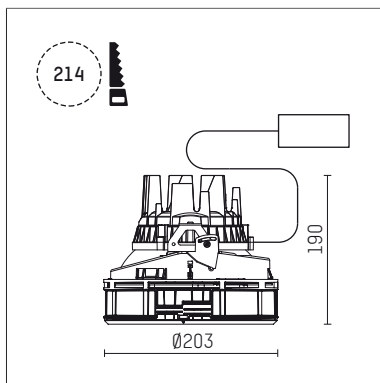

108 300 04 910 SD | white

complx.200 | insider
ceiling recessed luminaire
LED | 26 W 4000 K

- ceiling recessed luminaire complx.200 insider
- with ceiling-flush recessing ring
- for plastering into plasterboard ceilings
- with LED 1900 lm
- colour temperature: 4000 K
- colour rendering index: CRI 80
- L90 / B10 (50.000h)
- SDCM < 3
- net luminous flux: 1930 lm
- total load: 26 W
- luminous efficacy: 74,2 lm/W
- rotationsymmetrical light distribution, narrow spot
- safety cable for reflector module
- darklight reflector of aluminium, mirror finish anodised
- cut of angle: 30 °
- beam angle: 5 °
- UGR: 1
- with external LED power unit, electronic (DALI), 220-240 V, 0/50/60 Hz
- amplitude dimming
- dimming range: 100-1 %
- power supply: push-wire terminal 2x7x2,5 mm²
- housing of die cast aluminium
- safety glass, clear
- recessing ring of die cast aluminium
- height: 185 mm
- diameter: 203 mm, recessing diameter: 214 mm
- recessing depth: 190 mm, ceiling thickness: for 12.5/15/18/20/25 mm
- rotatable 360°, fixable setting
- weight: 2,27 kg
- protection rating: IP20
- protection class I
- 5 years Hoffmeister warranty
- Made in Germany
- certificates: manufactured according to DIN VDE 0711 / EN 60598, CE
- colour: white (RAL9016)
- 108 300 04 910 SD
