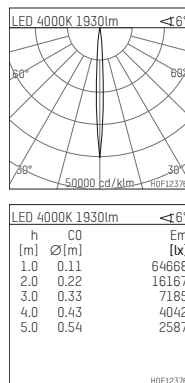

108 300 04 910 SD | white

complx.200 | insider
ceiling recessed luminaire
LED | 26 W 4000 K

- ceiling recessed luminaire complx.200 insider
- with ceiling-flush recessing ring
- for plastering into plasterboard ceilings
- with LED 1900 lm
- colour temperature: 4000 K
- colour rendering index: CRI 80
- L90 / B10 (50.000h)
- SDCM < 3
- net luminous flux: 1930 lm
- total load: 26 W
- luminous efficacy: 74,2 lm/W
- rotationsymmetrical light distribution, narrow spot
- safety cable for reflector module
- darklight reflector of aluminium, mirror finish anodised
- cut of angle: 30 °
- beam angle: 5 °
- UGR: 1
- with external LED power unit, electronic (DALI), 220-240 V, 0/50/60 Hz
- amplitude dimming
- dimming range: 100-1 %
- power supply: push-wire terminal 2x7x2,5 mm²
- housing of die cast aluminium
- safety glass, clear
- recessing ring of die cast aluminium
- height: 185 mm
- diameter: 203 mm, recessing diameter: 214 mm
- recessing depth: 190 mm, ceiling thickness: for 12.5/15/18/20/25 mm
- rotatable 360°, fixable setting
- weight: 2,27 kg
- protection rating: IP20
- protection class I
- 5 years Hoffmeister warranty
- Made in Germany
- certificates: manufactured according to DIN VDE 0711 / EN 60598, CE
- colour: white (RAL9016)
- 108 300 04 910 SD
