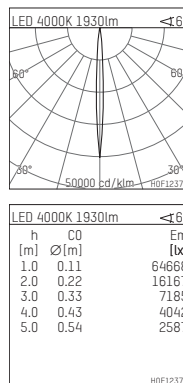

## 108 300 04 910 S | white

complx.200 | insider  
ceiling recessed luminaire  
LED | 26 W 4000 K

- ceiling recessed luminaire complx.200 insider
- with ceiling-flush recessing ring
- for plastering into plasterboard ceilings
- with LED 1900 lm
- colour temperature: 4000 K
- colour rendering index: CRI 80
- L90 / B10 (50.000h)
- SDCM < 3
- net luminous flux: 1930 lm
- total load: 26 W
- luminous efficacy: 74,2 lm/W
- rotationsymmetrical light distribution, narrow spot
- safety cable for reflector module
- darklight reflector of aluminium, mirror finish anodised
- cut of angle: 30 °
- beam angle: 5 °
- UGR: 1
- with external LED power unit, electronic, 220-240 V, 0/50/60 Hz
- power supply: push-wire terminal 2x5x2,5 mm<sup>2</sup>
- housing of die cast aluminium
- safety glass, clear
- recessing ring of die cast aluminium
- height: 185 mm
- diameter: 203 mm, recessing diameter: 214 mm
- recessing depth: 190 mm, ceiling thickness: for 12.5/15/18/20/25 mm
- rotatable 360°, fixable setting
- weight: 2,27 kg
- protection rating: IP20
- protection class I
- 5 years Hoffmeister warranty
- Made in Germany
- certificates: manufactured according to DIN VDE 0711 / EN 60598, CE
- colour: white (RAL9016)
- 108 300 04 910 S