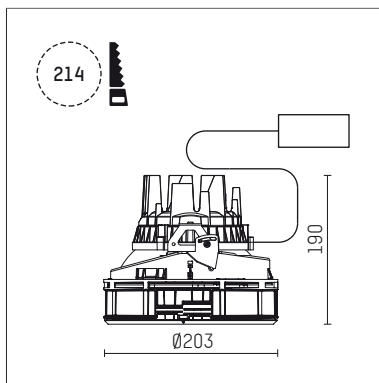

## 108 300 04 910 S | white

complx.200 | insider  
ceiling recessed luminaire  
LED | 26 W 4000 K

- ceiling recessed luminaire complx.200 insider
- with ceiling-flush recessing ring
- for plastering into plasterboard ceilings
- with LED 1900 lm
- colour temperature: 4000 K
- colour rendering index: CRI 80
- L90 / B10 (50.000h)
- SDCM < 3
- net luminous flux: 1930 lm
- total load: 26 W
- luminous efficacy: 74,2 lm/W
- rotationsymmetrical light distribution, narrow spot
- safety cable for reflector module
- darklight reflector of aluminium, mirror finish anodised
- cut of angle: 30 °
- beam angle: 5 °
- UGR: 1
- with external LED power unit, electronic, 220-240 V, 0/50/60 Hz
- power supply: push-wire terminal 2x5x2,5 mm<sup>2</sup>
- housing of die cast aluminium
- safety glass, clear
- recessing ring of die cast aluminium
- height: 185 mm
- diameter: 203 mm, recessing diameter: 214 mm
- recessing depth: 190 mm, ceiling thickness: for 12.5/15/18/20/25 mm
- rotatable 360°, fixable setting
- weight: 2,27 kg
- protection rating: IP20
- protection class I
- 5 years Hoffmeister warranty
- Made in Germany
- certificates: manufactured according to DIN VDE 0711 / EN 60598, CE
- colour: white (RAL9016)
- 108 300 04 910 S