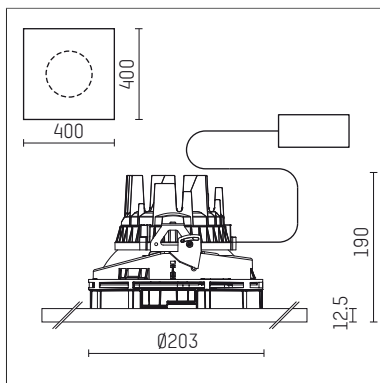

108 301 03 910 PD | white

complx.200 | insider
ceiling recessed luminaire
LED | 37 W 3000 K

- ceiling recessed luminaire complx.200 insider
- with plasterboard panel and integrated installation frame
- with LED 3400 lm
- colour temperature: 3000 K
- colour rendering index: CRI >90
- L90 / B10 (50.000h)
- SDCM < 2
- net luminous flux: 2850 lm
- total load: 37 W
- luminous efficacy: 77,0 lm/W
- rotationsymmetrical light distribution, spot
- safety cable for reflector module
- darklight reflector of aluminium, mirror finish anodised
- cut of angle: 30 °
- beam angle: 10 °
- UGR: -9
- with external LED power unit, electronic (DALI), 220-240 V, 0/50/60 Hz
- amplitude dimming
- dimming range: 100-1 %
- power supply: push-wire terminal 2x7x2,5 mm²
- housing of die cast aluminium
- safety glass, clear
- recessing ring of die cast aluminium
- length: 400 mm, width: 400 mm, height: 185 mm
- diameter: 203 mm
- recessing depth: 190 mm, ceiling thickness: 12.5 mm
- rotatable 360°, fixable setting
- weight: 3,2 kg
- protection rating: IP20
- protection class I
- 5 years Hoffmeister warranty
- Made in Germany
- certificates: manufactured according to DIN VDE 0711 / EN 60598, CE
- colour: white (RAL9016)
- 108 301 03 910 PD