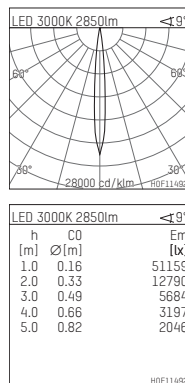

108 301 03 910 PD | white

complx.200 | insider
ceiling recessed luminaire
LED | 37 W 3000 K

- ceiling recessed luminaire complx.200 insider
- with plasterboard panel and integrated installation frame
- with LED 3400 lm
- colour temperature: 3000 K
- colour rendering index: CRI >90
- L90 / B10 (50.000h)
- SDCM < 2
- net luminous flux: 2850 lm
- total load: 37 W
- luminous efficacy: 77,0 lm/W
- rotationsymmetrical light distribution, spot
- safety cable for reflector module
- darklight reflector of aluminium, mirror finish anodised
- cut of angle: 30 °
- beam angle: 10 °
- UGR: -9
- with external LED power unit, electronic (DALI), 220-240 V, 0/50/60 Hz
- amplitude dimming
- dimming range: 100-1 %
- power supply: push-wire terminal 2x7x2,5 mm²
- housing of die cast aluminium
- safety glass, clear
- recessing ring of die cast aluminium
- length: 400 mm, width: 400 mm, height: 185 mm
- diameter: 203 mm
- recessing depth: 190 mm, ceiling thickness: 12.5 mm
- rotatable 360°, fixable setting
- weight: 3,2 kg
- protection rating: IP20
- protection class I
- 5 years Hoffmeister warranty
- Made in Germany
- certificates: manufactured according to DIN VDE 0711 / EN 60598, CE
- colour: white (RAL9016)
- 108 301 03 910 PD