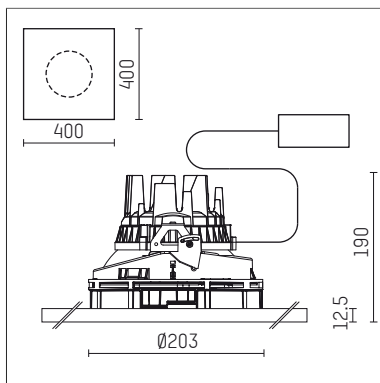

108 301 03 910 P | white

complx.200 | insider
ceiling recessed luminaire
LED | 37 W 3000 K

- ceiling recessed luminaire complx.200 insider
- with plasterboard panel and integrated installation frame
- with LED 3400 lm
- colour temperature: 3000 K
- colour rendering index: CRI >90
- L90 / B10 (50.000h)
- SDCM < 2
- net luminous flux: 2850 lm
- total load: 37 W
- luminous efficacy: 77,0 lm/W
- rotationsymmetrical light distribution, spot
- safety cable for reflector module
- darklight reflector of aluminium, mirror finish anodised
- cut of angle: 30 °
- beam angle: 10 °
- UGR: -9
- with external LED power unit, electronic, 220-240 V, 0/50/60 Hz
- power supply: push-wire terminal 2x5x2,5 mm²
- housing of die cast aluminium
- safety glass, clear
- recessing ring of die cast aluminium
- length: 400 mm, width: 400 mm, height: 185 mm
- diameter: 203 mm
- recessing depth: 190 mm, ceiling thickness: 12.5 mm
- rotatable 360°, fixable setting
- weight: 0 kg
- protection rating: IP20
- protection class I
- 5 years Hoffmeister warranty
- Made in Germany
- certificates: manufactured according to DIN VDE 0711 / EN 60598, CE
- colour: white (RAL9016)
- 108 301 03 910 P