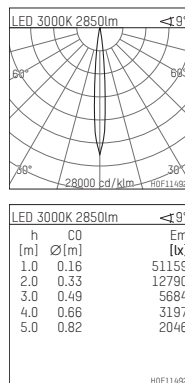

108 301 03 910 P | white

complx.200 | insider
ceiling recessed luminaire
LED | 37 W 3000 K

- ceiling recessed luminaire complx.200 insider
- with plasterboard panel and integrated installation frame
- with LED 3400 lm
- colour temperature: 3000 K
- colour rendering index: CRI >90
- L90 / B10 (50.000h)
- SDCM < 2
- net luminous flux: 2850 lm
- total load: 37 W
- luminous efficacy: 77,0 lm/W
- rotationsymmetrical light distribution, spot
- safety cable for reflector module
- darklight reflector of aluminium, mirror finish anodised
- cut of angle: 30 °
- beam angle: 10 °
- UGR: -9
- with external LED power unit, electronic, 220-240 V, 0/50/60 Hz
- power supply: push-wire terminal 2x5x2,5 mm²
- housing of die cast aluminium
- safety glass, clear
- recessing ring of die cast aluminium
- length: 400 mm, width: 400 mm, height: 185 mm
- diameter: 203 mm
- recessing depth: 190 mm, ceiling thickness: 12.5 mm
- rotatable 360°, fixable setting
- weight: 0 kg
- protection rating: IP20
- protection class I
- 5 years Hoffmeister warranty
- Made in Germany
- certificates: manufactured according to DIN VDE 0711 / EN 60598, CE
- colour: white (RAL9016)
- 108 301 03 910 P