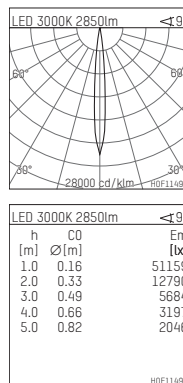

108 301 03 910 RD | white

complx.200 | rim
ceiling recessed luminaire
LED | 37 W 3000 K

- ceiling recessed luminaire complx.200 rim
- with a rim projecting over the ceiling
- for installation into suspended ceilings
- with LED 3400 lm
- colour temperature: 3000 K
- colour rendering index: CRI >90
- L90 / B10 (50.000h)
- SDCM < 2
- net luminous flux: 2850 lm
- total load: 37 W
- luminous efficacy: 77,0 lm/W
- rotationsymmetrical light distribution, spot
- safety cable for reflector module
- darklight reflector of aluminium, mirror finish anodised
- cut of angle: 30 °
- beam angle: 10 °
- UGR: -9
- with external LED power unit, electronic (DALI), 220-240 V, 0/50/60 Hz
- amplitude dimming
- dimming range: 100-1 %
- power supply: push-wire terminal 2x7x2,5 mm²
- housing of die cast aluminium
- safety glass, clear
- recessing ring of die cast aluminium
- height: 183 mm
- diameter: 230 mm, recessing diameter: 220 mm
- recessing depth: 188 mm, ceiling thickness: 1-35 mm
- rotatable 360°, fixable setting
- weight: 2,336 kg
- protection rating: IP20
- protection class I
- 5 years Hoffmeister warranty
- Made in Germany
- certificates: manufactured according to DIN VDE 0711 / EN 60598, CE
- colour: white (RAL9016)
- 108 301 03 910 RD