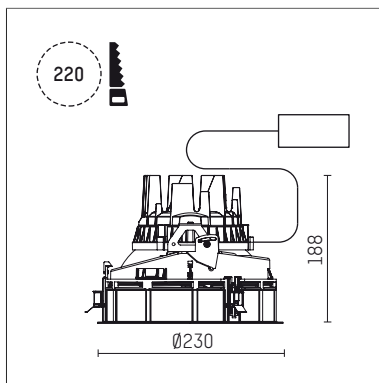

108 301 03 910 RD | white

complx.200 | rim
ceiling recessed luminaire
LED | 37 W 3000 K

- ceiling recessed luminaire complx.200 rim
- with a rim projecting over the ceiling
- for installation into suspended ceilings
- with LED 3400 lm
- colour temperature: 3000 K
- colour rendering index: CRI >90
- L90 / B10 (50.000h)
- SDCM < 2
- net luminous flux: 2850 lm
- total load: 37 W
- luminous efficacy: 77,0 lm/W
- rotationsymmetrical light distribution, spot
- safety cable for reflector module
- darklight reflector of aluminium, mirror finish anodised
- cut of angle: 30 °
- beam angle: 10 °
- UGR: -9
- with external LED power unit, electronic (DALI), 220-240 V, 0/50/60 Hz
- amplitude dimming
- dimming range: 100-1 %
- power supply: push-wire terminal 2x7x2,5 mm²
- housing of die cast aluminium
- safety glass, clear
- recessing ring of die cast aluminium
- height: 183 mm
- diameter: 230 mm, recessing diameter: 220 mm
- recessing depth: 188 mm, ceiling thickness: 1-35 mm
- rotatable 360°, fixable setting
- weight: 2,336 kg
- protection rating: IP20
- protection class I
- 5 years Hoffmeister warranty
- Made in Germany
- certificates: manufactured according to DIN VDE 0711 / EN 60598, CE
- colour: white (RAL9016)
- 108 301 03 910 RD