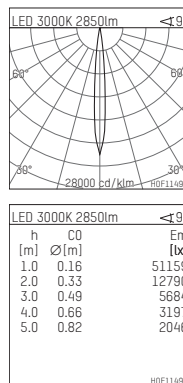

108 301 03 910 R | white

complx.200 | rim
ceiling recessed luminaire
LED | 37 W 3000 K

- ceiling recessed luminaire complx.200 rim
- with a rim projecting over the ceiling
- for installation into suspended ceilings
- with LED 3400 lm
- colour temperature: 3000 K
- colour rendering index: CRI >90
- L90 / B10 (50.000h)
- SDCM < 2
- net luminous flux: 2850 lm
- total load: 37 W
- luminous efficacy: 77,0 lm/W
- rotationsymmetrical light distribution, spot
- safety cable for reflector module
- darklight reflector of aluminium, mirror finish anodised
- cut of angle: 30 °
- beam angle: 10 °
- UGR: -9
- with external LED power unit, electronic, 220-240 V, 0/50/60 Hz
- power supply: push-wire terminal 2x5x2,5 mm²
- housing of die cast aluminium
- safety glass, clear
- recessing ring of die cast aluminium
- height: 183 mm
- diameter: 230 mm, recessing diameter: 220 mm
- recessing depth: 188 mm, ceiling thickness: 1-35 mm
- rotatable 360°, fixable setting
- weight: 2,336 kg
- protection rating: IP20
- protection class I
- 5 years Hoffmeister warranty
- Made in Germany
- certificates: manufactured according to DIN VDE 0711 / EN 60598, CE
- colour: white (RAL9016)
- 108 301 03 910 R