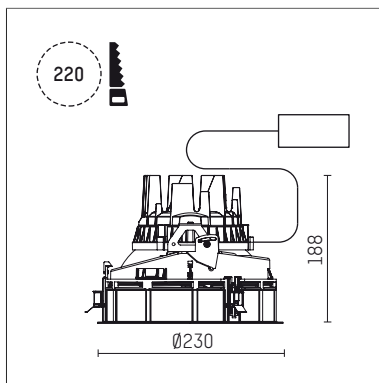

108 301 03 910 R | white

complx.200 | rim
ceiling recessed luminaire
LED | 37 W 3000 K

- ceiling recessed luminaire complx.200 rim
- with a rim projecting over the ceiling
- for installation into suspended ceilings
- with LED 3400 lm
- colour temperature: 3000 K
- colour rendering index: CRI >90
- L90 / B10 (50.000h)
- SDCM < 2
- net luminous flux: 2850 lm
- total load: 37 W
- luminous efficacy: 77,0 lm/W
- rotationsymmetrical light distribution, spot
- safety cable for reflector module
- darklight reflector of aluminium, mirror finish anodised
- cut of angle: 30 °
- beam angle: 10 °
- UGR: -9
- with external LED power unit, electronic, 220-240 V, 0/50/60 Hz
- power supply: push-wire terminal 2x5x2,5 mm²
- housing of die cast aluminium
- safety glass, clear
- recessing ring of die cast aluminium
- height: 183 mm
- diameter: 230 mm, recessing diameter: 220 mm
- recessing depth: 188 mm, ceiling thickness: 1-35 mm
- rotatable 360°, fixable setting
- weight: 2,336 kg
- protection rating: IP20
- protection class I
- 5 years Hoffmeister warranty
- Made in Germany
- certificates: manufactured according to DIN VDE 0711 / EN 60598, CE
- colour: white (RAL9016)
- 108 301 03 910 R