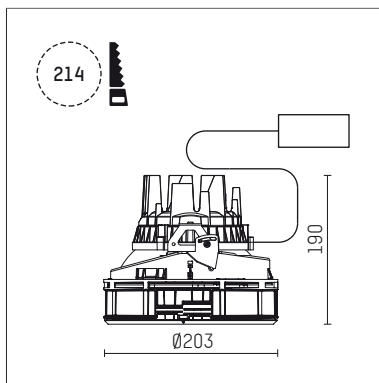

108 301 03 910 SD | white

complx.200 | insider
ceiling recessed luminaire
LED | 37 W 3000 K

- ceiling recessed luminaire complx.200 insider
- with ceiling-flush recessing ring
- for plastering into plasterboard ceilings
- with LED 3400 lm
- colour temperature: 3000 K
- colour rendering index: CRI >90
- L90 / B10 (50.000h)
- SDCM < 2
- net luminous flux: 2850 lm
- total load: 37 W
- luminous efficacy: 77,0 lm/W
- rotationsymmetrical light distribution, spot
- safety cable for reflector module
- darklight reflector of aluminium, mirror finish anodised
- cut of angle: 30 °
- beam angle: 10 °
- UGR: -9
- with external LED power unit, electronic (DALI), 220-240 V, 0/50/60 Hz
- amplitude dimming
- dimming range: 100-1 %
- power supply: push-wire terminal 2x7x2,5 mm²
- housing of die cast aluminium
- safety glass, clear
- recessing ring of die cast aluminium
- height: 185 mm
- diameter: 203 mm, recessing diameter: 214 mm
- recessing depth: 190 mm, ceiling thickness: for 12.5/15/18/20/25 mm
- rotatable 360°, fixable setting
- weight: 2,27 kg
- protection rating: IP20
- protection class I
- 5 years Hoffmeister warranty
- Made in Germany
- certificates: manufactured according to DIN VDE 0711 / EN 60598, CE
- colour: white (RAL9016)
- 108 301 03 910 SD
