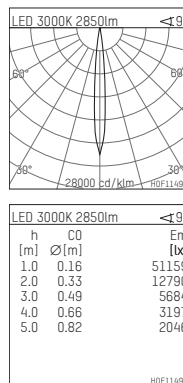

108 301 03 910 SD | white

complx.200 | insider
ceiling recessed luminaire
LED | 37 W 3000 K

- ceiling recessed luminaire complx.200 insider
- with ceiling-flush recessing ring
- for plastering into plasterboard ceilings
- with LED 3400 lm
- colour temperature: 3000 K
- colour rendering index: CRI >90
- L90 / B10 (50.000h)
- SDCM < 2
- net luminous flux: 2850 lm
- total load: 37 W
- luminous efficacy: 77,0 lm/W
- rotationsymmetrical light distribution, spot
- safety cable for reflector module
- darklight reflector of aluminium, mirror finish anodised
- cut of angle: 30 °
- beam angle: 10 °
- UGR: -9
- with external LED power unit, electronic (DALI), 220-240 V, 0/50/60 Hz
- amplitude dimming
- dimming range: 100-1 %
- power supply: push-wire terminal 2x7x2,5 mm²
- housing of die cast aluminium
- safety glass, clear
- recessing ring of die cast aluminium
- height: 185 mm
- diameter: 203 mm, recessing diameter: 214 mm
- recessing depth: 190 mm, ceiling thickness: for 12.5/15/18/20/25 mm
- rotatable 360°, fixable setting
- weight: 2,27 kg
- protection rating: IP20
- protection class I
- 5 years Hoffmeister warranty
- Made in Germany
- certificates: manufactured according to DIN VDE 0711 / EN 60598, CE
- colour: white (RAL9016)
- 108 301 03 910 SD
