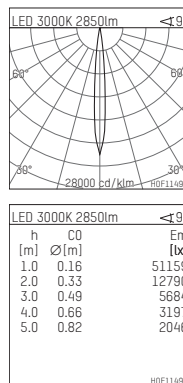

## 108 301 03 910 S | white

complx.200 | insider  
ceiling recessed luminaire  
LED | 37 W 3000 K

- ceiling recessed luminaire complx.200 insider
- with ceiling-flush recessing ring
- for plastering into plasterboard ceilings
- with LED 3400 lm
- colour temperature: 3000 K
- colour rendering index: CRI >90
- L90 / B10 (50.000h)
- SDCM < 2
- net luminous flux: 2850 lm
- total load: 37 W
- luminous efficacy: 77,0 lm/W
- rotationsymmetrical light distribution, spot
- safety cable for reflector module
- darklight reflector of aluminium, mirror finish anodised
- cut of angle: 30 °
- beam angle: 10 °
- UGR: -9
- with external LED power unit, electronic, 220-240 V, 0/50/60 Hz
- power supply: push-wire terminal 2x5x2,5 mm<sup>2</sup>
- housing of die cast aluminium
- safety glass, clear
- recessing ring of die cast aluminium
- height: 185 mm
- diameter: 203 mm, recessing diameter: 214 mm
- recessing depth: 190 mm, ceiling thickness: for 12.5/15/18/20/25 mm
- rotatable 360°, fixable setting
- weight: 2,27 kg
- protection rating: IP20
- protection class I
- 5 years Hoffmeister warranty
- Made in Germany
- certificates: manufactured according to DIN VDE 0711 / EN 60598, CE
- colour: white (RAL9016)
- 108 301 03 910 S