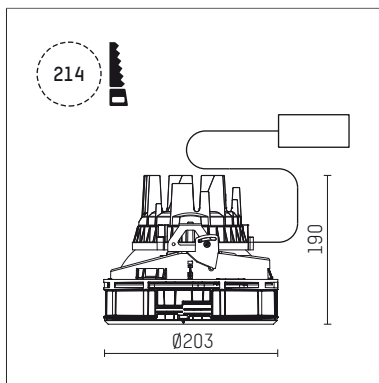

## 108 301 03 910 S | white

complx.200 | insider  
ceiling recessed luminaire  
LED | 37 W 3000 K

- ceiling recessed luminaire complx.200 insider
- with ceiling-flush recessing ring
- for plastering into plasterboard ceilings
- with LED 3400 lm
- colour temperature: 3000 K
- colour rendering index: CRI >90
- L90 / B10 (50.000h)
- SDCM < 2
- net luminous flux: 2850 lm
- total load: 37 W
- luminous efficacy: 77,0 lm/W
- rotationsymmetrical light distribution, spot
- safety cable for reflector module
- darklight reflector of aluminium, mirror finish anodised
- cut of angle: 30 °
- beam angle: 10 °
- UGR: -9
- with external LED power unit, electronic, 220-240 V, 0/50/60 Hz
- power supply: push-wire terminal 2x5x2,5 mm<sup>2</sup>
- housing of die cast aluminium
- safety glass, clear
- recessing ring of die cast aluminium
- height: 185 mm
- diameter: 203 mm, recessing diameter: 214 mm
- recessing depth: 190 mm, ceiling thickness: for 12.5/15/18/20/25 mm
- rotatable 360°, fixable setting
- weight: 2,27 kg
- protection rating: IP20
- protection class I
- 5 years Hoffmeister warranty
- Made in Germany
- certificates: manufactured according to DIN VDE 0711 / EN 60598, CE
- colour: white (RAL9016)
- 108 301 03 910 S