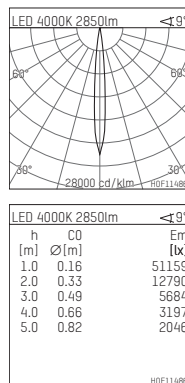

## 108 301 04 910 PD | white

complx.200 | insider  
ceiling recessed luminaire  
LED | 37 W 4000 K

- ceiling recessed luminaire complx.200 insider
- with plasterboard panel and integrated installation frame
- with LED 3400 lm
- colour temperature: 4000 K
- colour rendering index: CRI 80
- L90 / B10 (50.000h)
- SDCM < 3
- net luminous flux: 2850 lm
- total load: 37 W
- luminous efficacy: 77,0 lm/W
- rotationsymmetrical light distribution, spot
- safety cable for reflector module
- darklight reflector of aluminium, mirror finish anodised
- cut of angle: 30 °
- beam angle: 10 °
- UGR: -9
- with external LED power unit, electronic (DALI), 220-240 V, 0/50/60 Hz
- amplitude dimming
- dimming range: 100-1 %
- power supply: push-wire terminal 2x7x2,5 mm<sup>2</sup>
- housing of die cast aluminium
- safety glass, clear
- recessing ring of die cast aluminium
- length: 400 mm, width: 400 mm, height: 185 mm
- diameter: 203 mm
- recessing depth: 190 mm, ceiling thickness: 12.5 mm
- rotatable 360°, fixable setting
- weight: 3,2 kg
- protection rating: IP20
- protection class I
- 5 years Hoffmeister warranty
- Made in Germany
- certificates: manufactured according to DIN VDE 0711 / EN 60598, CE
- colour: white (RAL9016)
- 108 301 04 910 PD