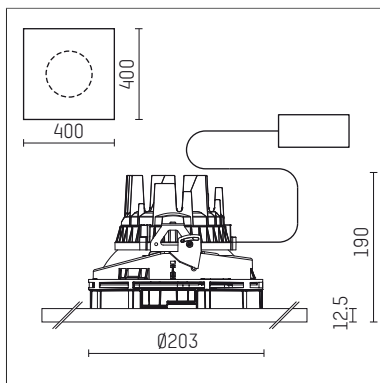

## 108 301 04 910 PD | white

complx.200 | insider  
ceiling recessed luminaire  
LED | 37 W 4000 K

- ceiling recessed luminaire complx.200 insider
- with plasterboard panel and integrated installation frame
- with LED 3400 lm
- colour temperature: 4000 K
- colour rendering index: CRI 80
- L90 / B10 (50.000h)
- SDCM < 3
- net luminous flux: 2850 lm
- total load: 37 W
- luminous efficacy: 77,0 lm/W
- rotationsymmetrical light distribution, spot
- safety cable for reflector module
- darklight reflector of aluminium, mirror finish anodised
- cut of angle: 30 °
- beam angle: 10 °
- UGR: -9
- with external LED power unit, electronic (DALI), 220-240 V, 0/50/60 Hz
- amplitude dimming
- dimming range: 100-1 %
- power supply: push-wire terminal 2x7x2,5 mm<sup>2</sup>
- housing of die cast aluminium
- safety glass, clear
- recessing ring of die cast aluminium
- length: 400 mm, width: 400 mm, height: 185 mm
- diameter: 203 mm
- recessing depth: 190 mm, ceiling thickness: 12.5 mm
- rotatable 360°, fixable setting
- weight: 3,2 kg
- protection rating: IP20
- protection class I
- 5 years Hoffmeister warranty
- Made in Germany
- certificates: manufactured according to DIN VDE 0711 / EN 60598, CE
- colour: white (RAL9016)
- 108 301 04 910 PD