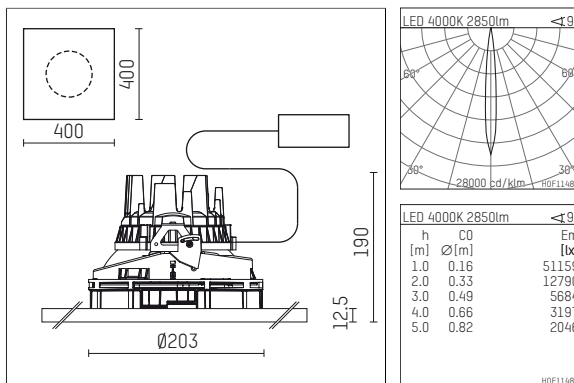

## 108 301 04 910 P | white

complx.200 | insider  
ceiling recessed luminaire  
LED | 37 W 4000 K

- ceiling recessed luminaire complx.200 insider
- with plasterboard panel and integrated installation frame
- with LED 3400 lm
- colour temperature: 4000 K
- colour rendering index: CRI 80
- L90 / B10 (50.000h)
- SDCM < 3
- net luminous flux: 2850 lm
- total load: 37 W
- luminous efficacy: 77,0 lm/W
- rotationsymmetrical light distribution, spot
- safety cable for reflector module
- darklight reflector of aluminium, mirror finish anodised
- cut of angle: 30 °
- beam angle: 10 °
- UGR: -9
- with external LED power unit, electronic, 220-240 V, 0/50/60 Hz
- power supply: push-wire terminal 2x5x2,5 mm<sup>2</sup>
- housing of die cast aluminium
- safety glass, clear
- recessing ring of die cast aluminium
- length: 400 mm, width: 400 mm, height: 185 mm
- diameter: 203 mm
- recessing depth: 190 mm, ceiling thickness: 12.5 mm
- rotatable 360°, fixable setting
- weight: 0 kg
- protection rating: IP20
- protection class I
- 5 years Hoffmeister warranty
- Made in Germany
- certificates: manufactured according to DIN VDE 0711 / EN 60598, CE
- colour: white (RAL9016)
- 108 301 04 910 P