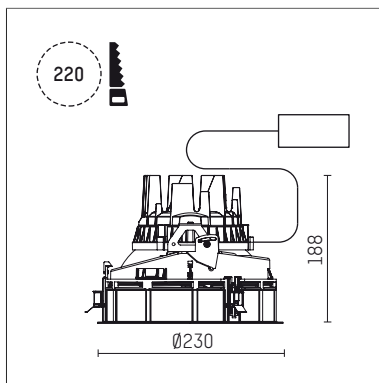

108 301 04 910 RD | white

complx.200 | rim
ceiling recessed luminaire
LED | 37 W 4000 K

- ceiling recessed luminaire complx.200 rim
- with a rim projecting over the ceiling
- for installation into suspended ceilings
- with LED 3400 lm
- colour temperature: 4000 K
- colour rendering index: CRI 80
- L90 / B10 (50.000h)
- SDCM < 3
- net luminous flux: 2850 lm
- total load: 37 W
- luminous efficacy: 77,0 lm/W
- rotationsymmetrical light distribution, spot
- safety cable for reflector module
- darklight reflector of aluminium, mirror finish anodised
- cut of angle: 30 °
- beam angle: 10 °
- UGR: -9
- with external LED power unit, electronic (DALI), 220-240 V, 0/50/60 Hz
- amplitude dimming
- dimming range: 100-1 %
- power supply: push-wire terminal 2x7x2,5 mm²
- housing of die cast aluminium
- safety glass, clear
- recessing ring of die cast aluminium
- height: 183 mm
- diameter: 230 mm, recessing diameter: 220 mm
- recessing depth: 188 mm, ceiling thickness: 1-35 mm
- rotatable 360°, fixable setting
- weight: 2,336 kg
- protection rating: IP20
- protection class I
- 5 years Hoffmeister warranty
- Made in Germany
- certificates: manufactured according to DIN VDE 0711 / EN 60598, CE
- colour: white (RAL9016)
- 108 301 04 910 RD