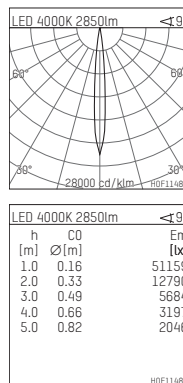

108 301 04 910 RD | white

complx.200 | rim
ceiling recessed luminaire
LED | 37 W 4000 K

- ceiling recessed luminaire complx.200 rim
- with a rim projecting over the ceiling
- for installation into suspended ceilings
- with LED 3400 lm
- colour temperature: 4000 K
- colour rendering index: CRI 80
- L90 / B10 (50.000h)
- SDCM < 3
- net luminous flux: 2850 lm
- total load: 37 W
- luminous efficacy: 77,0 lm/W
- rotationsymmetrical light distribution, spot
- safety cable for reflector module
- darklight reflector of aluminium, mirror finish anodised
- cut of angle: 30 °
- beam angle: 10 °
- UGR: -9
- with external LED power unit, electronic (DALI), 220-240 V, 0/50/60 Hz
- amplitude dimming
- dimming range: 100-1 %
- power supply: push-wire terminal 2x7x2,5 mm²
- housing of die cast aluminium
- safety glass, clear
- recessing ring of die cast aluminium
- height: 183 mm
- diameter: 230 mm, recessing diameter: 220 mm
- recessing depth: 188 mm, ceiling thickness: 1-35 mm
- rotatable 360°, fixable setting
- weight: 2,336 kg
- protection rating: IP20
- protection class I
- 5 years Hoffmeister warranty
- Made in Germany
- certificates: manufactured according to DIN VDE 0711 / EN 60598, CE
- colour: white (RAL9016)
- 108 301 04 910 RD