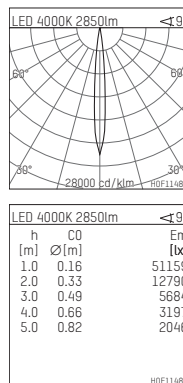

108 301 04 910 R | white

complx.200 | rim
ceiling recessed luminaire
LED | 37 W 4000 K

- ceiling recessed luminaire complx.200 rim
- with a rim projecting over the ceiling
- for installation into suspended ceilings
- with LED 3400 lm
- colour temperature: 4000 K
- colour rendering index: CRI 80
- L90 / B10 (50.000h)
- SDCM < 3
- net luminous flux: 2850 lm
- total load: 37 W
- luminous efficacy: 77,0 lm/W
- rotationsymmetrical light distribution, spot
- safety cable for reflector module
- darklight reflector of aluminium, mirror finish anodised
- cut of angle: 30 °
- beam angle: 10 °
- UGR: -9
- with external LED power unit, electronic, 220-240 V, 0/50/60 Hz
- power supply: push-wire terminal 2x5x2,5 mm²
- housing of die cast aluminium
- safety glass, clear
- recessing ring of die cast aluminium
- height: 183 mm
- diameter: 230 mm, recessing diameter: 220 mm
- recessing depth: 188 mm, ceiling thickness: 1-35 mm
- rotatable 360°, fixable setting
- weight: 2,336 kg
- protection rating: IP20
- protection class I
- 5 years Hoffmeister warranty
- Made in Germany
- certificates: manufactured according to DIN VDE 0711 / EN 60598, CE
- colour: white (RAL9016)
- 108 301 04 910 R