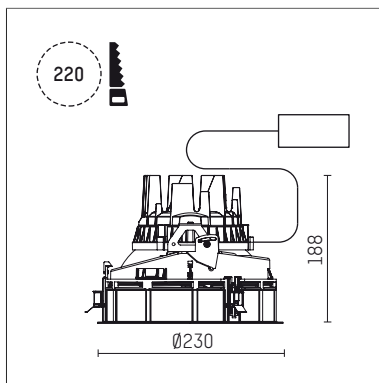

108 301 04 910 R | white

complx.200 | rim
ceiling recessed luminaire
LED | 37 W 4000 K

- ceiling recessed luminaire complx.200 rim
- with a rim projecting over the ceiling
- for installation into suspended ceilings
- with LED 3400 lm
- colour temperature: 4000 K
- colour rendering index: CRI 80
- L90 / B10 (50.000h)
- SDCM < 3
- net luminous flux: 2850 lm
- total load: 37 W
- luminous efficacy: 77,0 lm/W
- rotationsymmetrical light distribution, spot
- safety cable for reflector module
- darklight reflector of aluminium, mirror finish anodised
- cut of angle: 30 °
- beam angle: 10 °
- UGR: -9
- with external LED power unit, electronic, 220-240 V, 0/50/60 Hz
- power supply: push-wire terminal 2x5x2,5 mm²
- housing of die cast aluminium
- safety glass, clear
- recessing ring of die cast aluminium
- height: 183 mm
- diameter: 230 mm, recessing diameter: 220 mm
- recessing depth: 188 mm, ceiling thickness: 1-35 mm
- rotatable 360°, fixable setting
- weight: 2,336 kg
- protection rating: IP20
- protection class I
- 5 years Hoffmeister warranty
- Made in Germany
- certificates: manufactured according to DIN VDE 0711 / EN 60598, CE
- colour: white (RAL9016)
- 108 301 04 910 R