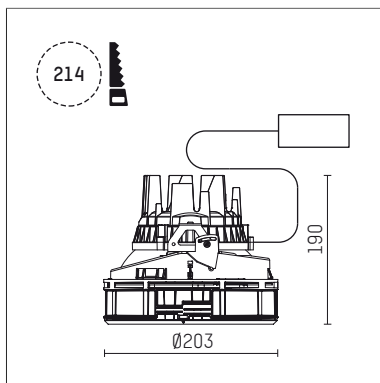

108 301 04 910 SD | white

complx.200 | insider
ceiling recessed luminaire
LED | 37 W 4000 K

- ceiling recessed luminaire complx.200 insider
- with ceiling-flush recessing ring
- for plastering into plasterboard ceilings
- with LED 3400 lm
- colour temperature: 4000 K
- colour rendering index: CRI 80
- L90 / B10 (50.000h)
- SDCM < 3
- net luminous flux: 2850 lm
- total load: 37 W
- luminous efficacy: 77,0 lm/W
- rotationsymmetrical light distribution, spot
- safety cable for reflector module
- darklight reflector of aluminium, mirror finish anodised
- cut of angle: 30 °
- beam angle: 10 °
- UGR: -9
- with external LED power unit, electronic (DALI), 220-240 V, 0/50/60 Hz
- amplitude dimming
- dimming range: 100-1 %
- power supply: push-wire terminal 2x7x2,5 mm²
- housing of die cast aluminium
- safety glass, clear
- recessing ring of die cast aluminium
- height: 185 mm
- diameter: 203 mm, recessing diameter: 214 mm
- recessing depth: 190 mm, ceiling thickness: for 12.5/15/18/20/25 mm
- rotatable 360°, fixable setting
- weight: 2,27 kg
- protection rating: IP20
- protection class I
- 5 years Hoffmeister warranty
- Made in Germany
- certificates: manufactured according to DIN VDE 0711 / EN 60598, CE
- colour: white (RAL9016)
- 108 301 04 910 SD
