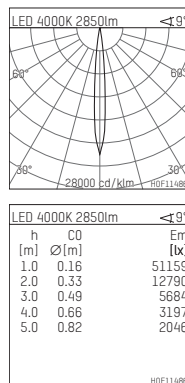

108 301 04 910 SD | white

complx.200 | insider
ceiling recessed luminaire
LED | 37 W 4000 K

- ceiling recessed luminaire complx.200 insider
- with ceiling-flush recessing ring
- for plastering into plasterboard ceilings
- with LED 3400 lm
- colour temperature: 4000 K
- colour rendering index: CRI 80
- L90 / B10 (50.000h)
- SDCM < 3
- net luminous flux: 2850 lm
- total load: 37 W
- luminous efficacy: 77,0 lm/W
- rotationsymmetrical light distribution, spot
- safety cable for reflector module
- darklight reflector of aluminium, mirror finish anodised
- cut of angle: 30 °
- beam angle: 10 °
- UGR: -9
- with external LED power unit, electronic (DALI), 220-240 V, 0/50/60 Hz
- amplitude dimming
- dimming range: 100-1 %
- power supply: push-wire terminal 2x7x2,5 mm²
- housing of die cast aluminium
- safety glass, clear
- recessing ring of die cast aluminium
- height: 185 mm
- diameter: 203 mm, recessing diameter: 214 mm
- recessing depth: 190 mm, ceiling thickness: for 12.5/15/18/20/25 mm
- rotatable 360°, fixable setting
- weight: 2,27 kg
- protection rating: IP20
- protection class I
- 5 years Hoffmeister warranty
- Made in Germany
- certificates: manufactured according to DIN VDE 0711 / EN 60598, CE
- colour: white (RAL9016)
- 108 301 04 910 SD
