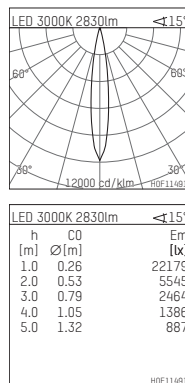

108 302 03 910 PD | white

complx.200 | insider
ceiling recessed luminaire
LED | 37 W 3000 K

- ceiling recessed luminaire complx.200 insider
- with plasterboard panel and integrated installation frame
- with LED 3400 lm
- colour temperature: 3000 K
- colour rendering index: CRI >90
- L90 / B10 (50.000h)
- SDCM < 2
- net luminous flux: 2830 lm
- total load: 37 W
- luminous efficacy: 76,5 lm/W
- rotationsymmetrical light distribution, spot
- safety cable for reflector module
- darklight reflector of aluminium, mirror finish anodised
- cut of angle: 30 °
- beam angle: 15 °
- UGR: -5
- with external LED power unit, electronic (DALI), 220-240 V, 0/50/60 Hz
- amplitude dimming
- dimming range: 100-1 %
- power supply: push-wire terminal 2x7x2,5 mm²
- housing of die cast aluminium
- microprismatic filter with very high rate of light transmission
- recessing ring of die cast aluminium
- length: 400 mm, width: 400 mm, height: 185 mm
- diameter: 203 mm
- recessing depth: 190 mm, ceiling thickness: 12.5 mm
- rotatable 360°, fixable setting
- weight: 3,2 kg
- protection rating: IP20
- protection class I
- 5 years Hoffmeister warranty
- Made in Germany
- certificates: manufactured according to DIN VDE 0711 / EN 60598, CE
- colour: white (RAL9016)
- 108 302 03 910 PD
