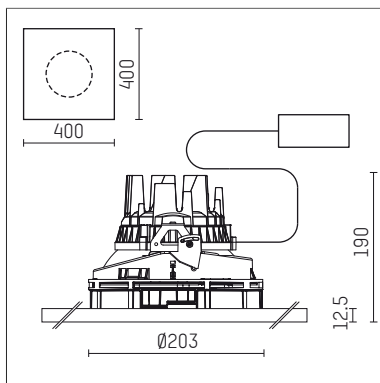

108 302 03 910 PD | white

complx.200 | insider
ceiling recessed luminaire
LED | 37 W 3000 K

- ceiling recessed luminaire complx.200 insider
- with plasterboard panel and integrated installation frame
- with LED 3400 lm
- colour temperature: 3000 K
- colour rendering index: CRI >90
- L90 / B10 (50.000h)
- SDCM < 2
- net luminous flux: 2830 lm
- total load: 37 W
- luminous efficacy: 76,5 lm/W
- rotationsymmetrical light distribution, spot
- safety cable for reflector module
- darklight reflector of aluminium, mirror finish anodised
- cut of angle: 30 °
- beam angle: 15 °
- UGR: -5
- with external LED power unit, electronic (DALI), 220-240 V, 0/50/60 Hz
- amplitude dimming
- dimming range: 100-1 %
- power supply: push-wire terminal 2x7x2,5 mm²
- housing of die cast aluminium
- microprismatic filter with very high rate of light transmission
- recessing ring of die cast aluminium
- length: 400 mm, width: 400 mm, height: 185 mm
- diameter: 203 mm
- recessing depth: 190 mm, ceiling thickness: 12.5 mm
- rotatable 360°, fixable setting
- weight: 3,2 kg
- protection rating: IP20
- protection class I
- 5 years Hoffmeister warranty
- Made in Germany
- certificates: manufactured according to DIN VDE 0711 / EN 60598, CE
- colour: white (RAL9016)
- 108 302 03 910 PD
