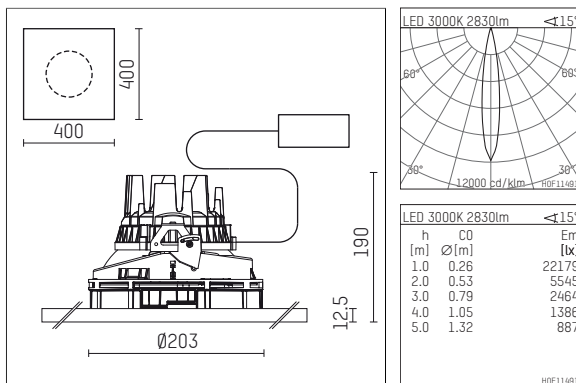

108 302 03 910 P | white

complx.200 | insider
ceiling recessed luminaire
LED | 37 W 3000 K

- ceiling recessed luminaire complx.200 insider
- with plasterboard panel and integrated installation frame
- with LED 3400 lm
- colour temperature: 3000 K
- colour rendering index: CRI >90
- L90 / B10 (50.000h)
- SDCM < 2
- net luminous flux: 2830 lm
- total load: 37 W
- luminous efficacy: 76,5 lm/W
- rotationsymmetrical light distribution, spot
- safety cable for reflector module
- darklight reflector of aluminium, mirror finish anodised
- cut of angle: 30 °
- beam angle: 15 °
- UGR: -5
- with external LED power unit, electronic, 220-240 V, 0/50/60 Hz
- power supply: push-wire terminal 2x5x2,5 mm²
- housing of die cast aluminium
- microprismatic filter with very high rate of light transmission
- recessing ring of die cast aluminium
- length: 400 mm, width: 400 mm, height: 185 mm
- diameter: 203 mm
- recessing depth: 190 mm, ceiling thickness: 12.5 mm
- rotatable 360°, fixable setting
- weight: 0 kg
- protection rating: IP20
- protection class I
- 5 years Hoffmeister warranty
- Made in Germany
- certificates: manufactured according to DIN VDE 0711 / EN 60598, CE
- colour: white (RAL9016)
- 108 302 03 910 P
