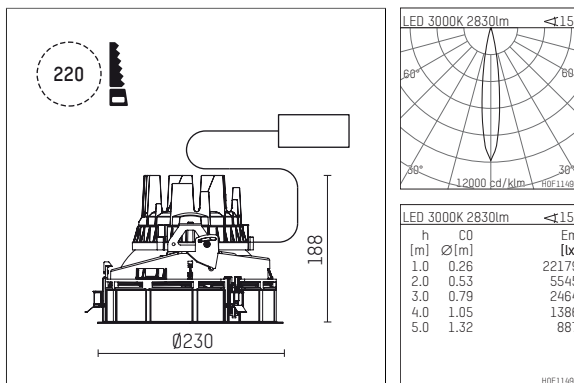

108 302 03 910 RD | white

complx.200 | rim
ceiling recessed luminaire
LED | 37 W 3000 K

- ceiling recessed luminaire complx.200 rim
- with a rim projecting over the ceiling
- for installation into suspended ceilings
- with LED 3400 lm
- colour temperature: 3000 K
- colour rendering index: CRI >90
- L90 / B10 (50.000h)
- SDCM < 2
- net luminous flux: 2830 lm
- total load: 37 W
- luminous efficacy: 76,5 lm/W
- rotationsymmetrical light distribution, spot
- safety cable for reflector module
- darklight reflector of aluminium, mirror finish anodised
- cut of angle: 30 °
- beam angle: 15 °
- UGR: -5
- with external LED power unit, electronic (DALI), 220-240 V, 0/50/60 Hz
- amplitude dimming
- dimming range: 100-1 %
- power supply: push-wire terminal 2x7x2,5 mm²
- housing of die cast aluminium
- microprismatic filter with very high rate of light transmission
- recessing ring of die cast aluminium
- height: 183 mm
- diameter: 230 mm, recessing diameter: 220 mm
- recessing depth: 188 mm, ceiling thickness: 1-35 mm
- rotatable 360°, fixable setting
- weight: 2,336 kg
- protection rating: IP20
- protection class I
- 5 years Hoffmeister warranty
- Made in Germany
- certificates: manufactured according to DIN VDE 0711 / EN 60598, CE
- colour: white (RAL9016)
- 108 302 03 910 RD
