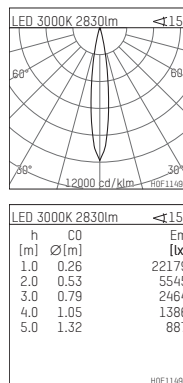

## 108 302 03 910 R | white

complx.200 | rim  
ceiling recessed luminaire  
LED | 37 W 3000 K

- ceiling recessed luminaire complx.200 rim
- with a rim projecting over the ceiling
- for installation into suspended ceilings
- with LED 3400 lm
- colour temperature: 3000 K
- colour rendering index: CRI >90
- L90 / B10 (50.000h)
- SDCM < 2
- net luminous flux: 2830 lm
- total load: 37 W
- luminous efficacy: 76,5 lm/W
- rotationsymmetrical light distribution, spot
- safety cable for reflector module
- darklight reflector of aluminium, mirror finish anodised
- cut of angle: 30 °
- beam angle: 15 °
- UGR: -5
- with external LED power unit, electronic, 220-240 V, 0/50/60 Hz
- power supply: push-wire terminal 2x5x2,5 mm²
- housing of die cast aluminium
- microprismatic filter with very high rate of light transmission
- recessing ring of die cast aluminium
- height: 183 mm
- diameter: 230 mm, recessing diameter: 220 mm
- recessing depth: 188 mm, ceiling thickness: 1-35 mm
- rotatable 360°, fixable setting
- weight: 2,336 kg
- protection rating: IP20
- protection class I
- 5 years Hoffmeister warranty
- Made in Germany
- certificates: manufactured according to DIN VDE 0711 / EN 60598, CE
- colour: white (RAL9016)
- 108 302 03 910 R