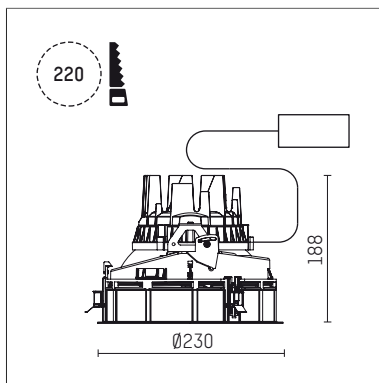

## 108 302 03 910 R | white

complx.200 | rim  
ceiling recessed luminaire  
LED | 37 W 3000 K

- ceiling recessed luminaire complx.200 rim
- with a rim projecting over the ceiling
- for installation into suspended ceilings
- with LED 3400 lm
- colour temperature: 3000 K
- colour rendering index: CRI >90
- L90 / B10 (50.000h)
- SDCM < 2
- net luminous flux: 2830 lm
- total load: 37 W
- luminous efficacy: 76,5 lm/W
- rotationsymmetrical light distribution, spot
- safety cable for reflector module
- darklight reflector of aluminium, mirror finish anodised
- cut of angle: 30 °
- beam angle: 15 °
- UGR: -5
- with external LED power unit, electronic, 220-240 V, 0/50/60 Hz
- power supply: push-wire terminal 2x5x2,5 mm²
- housing of die cast aluminium
- microprismatic filter with very high rate of light transmission
- recessing ring of die cast aluminium
- height: 183 mm
- diameter: 230 mm, recessing diameter: 220 mm
- recessing depth: 188 mm, ceiling thickness: 1-35 mm
- rotatable 360°, fixable setting
- weight: 2,336 kg
- protection rating: IP20
- protection class I
- 5 years Hoffmeister warranty
- Made in Germany
- certificates: manufactured according to DIN VDE 0711 / EN 60598, CE
- colour: white (RAL9016)
- 108 302 03 910 R