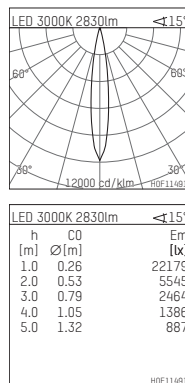

## 108 302 03 910 SD | white

complx.200 | insider  
ceiling recessed luminaire  
LED | 37 W 3000 K

- ceiling recessed luminaire complx.200 insider
- with ceiling-flush recessing ring
- for plastering into plasterboard ceilings
- with LED 3400 lm
- colour temperature: 3000 K
- colour rendering index: CRI >90
- L90 / B10 (50.000h)
- SDCM < 2
- net luminous flux: 2830 lm
- total load: 37 W
- luminous efficacy: 76,5 lm/W
- rotationsymmetrical light distribution, spot
- safety cable for reflector module
- darklight reflector of aluminium, mirror finish anodised
- cut of angle: 30 °
- beam angle: 15 °
- UGR: -5
- with external LED power unit, electronic (DALI), 220-240 V, 0/50/60 Hz
- amplitude dimming
- dimming range: 100-1 %
- power supply: push-wire terminal 2x7x2,5 mm<sup>2</sup>
- housing of die cast aluminium
- microprismatic filter with very high rate of light transmission
- recessing ring of die cast aluminium
- height: 185 mm
- diameter: 203 mm, recessing diameter: 214 mm
- recessing depth: 190 mm, ceiling thickness: for 12.5/15/18/20/25 mm
- rotatable 360°, fixable setting
- weight: 2,27 kg
- protection rating: IP20
- protection class I
- 5 years Hoffmeister warranty
- Made in Germany
- certificates: manufactured according to DIN VDE 0711 / EN 60598, CE
- colour: white (RAL9016)
- 108 302 03 910 SD