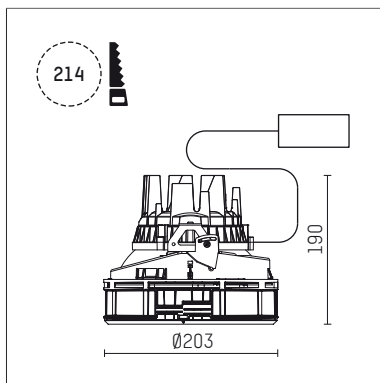

## 108 302 03 910 SD | white

complx.200 | insider  
ceiling recessed luminaire  
LED | 37 W 3000 K

- ceiling recessed luminaire complx.200 insider
- with ceiling-flush recessing ring
- for plastering into plasterboard ceilings
- with LED 3400 lm
- colour temperature: 3000 K
- colour rendering index: CRI >90
- L90 / B10 (50.000h)
- SDCM < 2
- net luminous flux: 2830 lm
- total load: 37 W
- luminous efficacy: 76,5 lm/W
- rotationsymmetrical light distribution, spot
- safety cable for reflector module
- darklight reflector of aluminium, mirror finish anodised
- cut of angle: 30 °
- beam angle: 15 °
- UGR: -5
- with external LED power unit, electronic (DALI), 220-240 V, 0/50/60 Hz
- amplitude dimming
- dimming range: 100-1 %
- power supply: push-wire terminal 2x7x2,5 mm<sup>2</sup>
- housing of die cast aluminium
- microprismatic filter with very high rate of light transmission
- recessing ring of die cast aluminium
- height: 185 mm
- diameter: 203 mm, recessing diameter: 214 mm
- recessing depth: 190 mm, ceiling thickness: for 12.5/15/18/20/25 mm
- rotatable 360°, fixable setting
- weight: 2,27 kg
- protection rating: IP20
- protection class I
- 5 years Hoffmeister warranty
- Made in Germany
- certificates: manufactured according to DIN VDE 0711 / EN 60598, CE
- colour: white (RAL9016)
- 108 302 03 910 SD