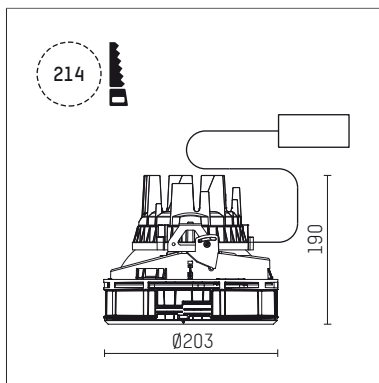

## 108 302 03 910 S | white

complx.200 | insider  
ceiling recessed luminaire  
LED | 37 W 3000 K

- ceiling recessed luminaire complx.200 insider
- with ceiling-flush recessing ring
- for plastering into plasterboard ceilings
- with LED 3400 lm
- colour temperature: 3000 K
- colour rendering index: CRI >90
- L90 / B10 (50.000h)
- SDCM < 2
- net luminous flux: 2830 lm
- total load: 37 W
- luminous efficacy: 76,5 lm/W
- rotationsymmetrical light distribution, spot
- safety cable for reflector module
- darklight reflector of aluminium, mirror finish anodised
- cut of angle: 30 °
- beam angle: 15 °
- UGR: -5
- with external LED power unit, electronic, 220-240 V, 0/50/60 Hz
- power supply: push-wire terminal 2x5x2,5 mm<sup>2</sup>
- housing of die cast aluminium
- microprismatic filter with very high rate of light transmission
- recessing ring of die cast aluminium
- height: 185 mm
- diameter: 203 mm, recessing diameter: 214 mm
- recessing depth: 190 mm, ceiling thickness: for 12.5/15/18/20/25 mm
- rotatable 360°, fixable setting
- weight: 2,27 kg
- protection rating: IP20
- protection class I
- 5 years Hoffmeister warranty
- Made in Germany
- certificates: manufactured according to DIN VDE 0711 / EN 60598, CE
- colour: white (RAL9016)
- 108 302 03 910 S