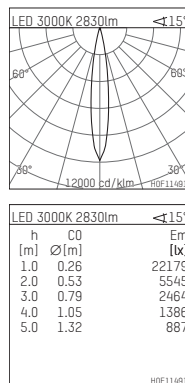

## 108 302 03 910 S | white

complx.200 | insider  
ceiling recessed luminaire  
LED | 37 W 3000 K

- ceiling recessed luminaire complx.200 insider
- with ceiling-flush recessing ring
- for plastering into plasterboard ceilings
- with LED 3400 lm
- colour temperature: 3000 K
- colour rendering index: CRI >90
- L90 / B10 (50.000h)
- SDCM < 2
- net luminous flux: 2830 lm
- total load: 37 W
- luminous efficacy: 76,5 lm/W
- rotationsymmetrical light distribution, spot
- safety cable for reflector module
- darklight reflector of aluminium, mirror finish anodised
- cut of angle: 30 °
- beam angle: 15 °
- UGR: -5
- with external LED power unit, electronic, 220-240 V, 0/50/60 Hz
- power supply: push-wire terminal 2x5x2,5 mm<sup>2</sup>
- housing of die cast aluminium
- microprismatic filter with very high rate of light transmission
- recessing ring of die cast aluminium
- height: 185 mm
- diameter: 203 mm, recessing diameter: 214 mm
- recessing depth: 190 mm, ceiling thickness: for 12.5/15/18/20/25 mm
- rotatable 360°, fixable setting
- weight: 2,27 kg
- protection rating: IP20
- protection class I
- 5 years Hoffmeister warranty
- Made in Germany
- certificates: manufactured according to DIN VDE 0711 / EN 60598, CE
- colour: white (RAL9016)
- 108 302 03 910 S