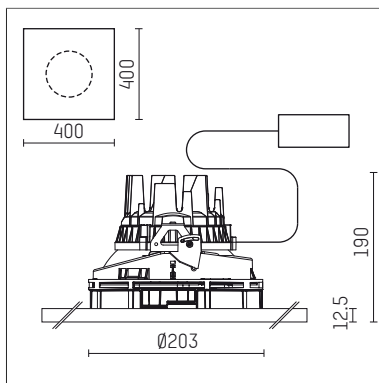

108 302 04 910 PD | white

complx.200 | insider
ceiling recessed luminaire
LED | 37 W 4000 K

- ceiling recessed luminaire complx.200 insider
- with plasterboard panel and integrated installation frame
- with LED 3400 lm
- colour temperature: 4000 K
- colour rendering index: CRI 80
- L90 / B10 (50.000h)
- SDCM < 3
- net luminous flux: 2830 lm
- total load: 37 W
- luminous efficacy: 76,5 lm/W
- rotationsymmetrical light distribution, spot
- safety cable for reflector module
- darklight reflector of aluminium, mirror finish anodised
- cut of angle: 30 °
- beam angle: 15 °
- UGR: -5
- with external LED power unit, electronic (DALI), 220-240 V, 0/50/60 Hz
- amplitude dimming
- dimming range: 100-1 %
- power supply: push-wire terminal 2x7x2,5 mm²
- housing of die cast aluminium
- microprismatic filter with very high rate of light transmission
- recessing ring of die cast aluminium
- length: 400 mm, width: 400 mm, height: 185 mm
- diameter: 203 mm
- recessing depth: 190 mm, ceiling thickness: 12.5 mm
- rotatable 360°, fixable setting
- weight: 3,2 kg
- protection rating: IP20
- protection class I
- 5 years Hoffmeister warranty
- Made in Germany
- certificates: manufactured according to DIN VDE 0711 / EN 60598, CE
- colour: white (RAL9016)
- 108 302 04 910 PD
