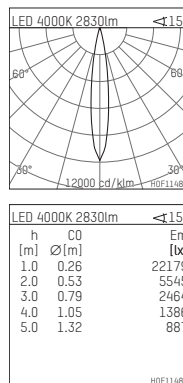

108 302 04 910 PD | white

complx.200 | insider
ceiling recessed luminaire
LED | 37 W 4000 K

- ceiling recessed luminaire complx.200 insider
- with plasterboard panel and integrated installation frame
- with LED 3400 lm
- colour temperature: 4000 K
- colour rendering index: CRI 80
- L90 / B10 (50.000h)
- SDCM < 3
- net luminous flux: 2830 lm
- total load: 37 W
- luminous efficacy: 76,5 lm/W
- rotationsymmetrical light distribution, spot
- safety cable for reflector module
- darklight reflector of aluminium, mirror finish anodised
- cut of angle: 30 °
- beam angle: 15 °
- UGR: -5
- with external LED power unit, electronic (DALI), 220-240 V, 0/50/60 Hz
- amplitude dimming
- dimming range: 100-1 %
- power supply: push-wire terminal 2x7x2,5 mm²
- housing of die cast aluminium
- microprismatic filter with very high rate of light transmission
- recessing ring of die cast aluminium
- length: 400 mm, width: 400 mm, height: 185 mm
- diameter: 203 mm
- recessing depth: 190 mm, ceiling thickness: 12.5 mm
- rotatable 360°, fixable setting
- weight: 3,2 kg
- protection rating: IP20
- protection class I
- 5 years Hoffmeister warranty
- Made in Germany
- certificates: manufactured according to DIN VDE 0711 / EN 60598, CE
- colour: white (RAL9016)
- 108 302 04 910 PD
