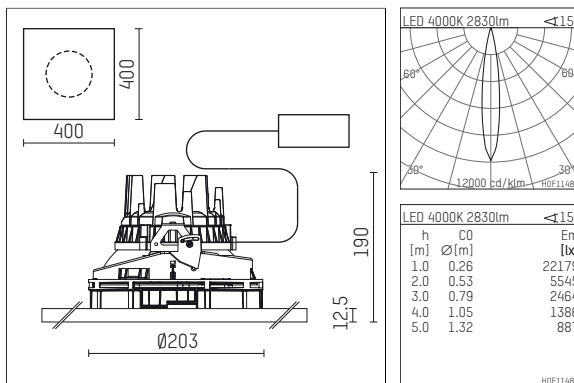

108 302 04 910 P | white

complx.200 | insider
ceiling recessed luminaire
LED | 37 W 4000 K

- ceiling recessed luminaire complx.200 insider
- with plasterboard panel and integrated installation frame
- with LED 3400 lm
- colour temperature: 4000 K
- colour rendering index: CRI 80
- L90 / B10 (50.000h)
- SDCM < 3
- net luminous flux: 2830 lm
- total load: 37 W
- luminous efficacy: 76,5 lm/W
- rotationsymmetrical light distribution, spot
- safety cable for reflector module
- darklight reflector of aluminium, mirror finish anodised
- cut of angle: 30 °
- beam angle: 15 °
- UGR: -5
- with external LED power unit, electronic, 220-240 V, 0/50/60 Hz
- power supply: push-wire terminal 2x5x2,5 mm²
- housing of die cast aluminium
- microprismatic filter with very high rate of light transmission
- recessing ring of die cast aluminium
- length: 400 mm, width: 400 mm, height: 185 mm
- diameter: 203 mm
- recessing depth: 190 mm, ceiling thickness: 12.5 mm
- rotatable 360°, fixable setting
- weight: 0 kg
- protection rating: IP20
- protection class I
- 5 years Hoffmeister warranty
- Made in Germany
- certificates: manufactured according to DIN VDE 0711 / EN 60598, CE
- colour: white (RAL9016)
- 108 302 04 910 P
