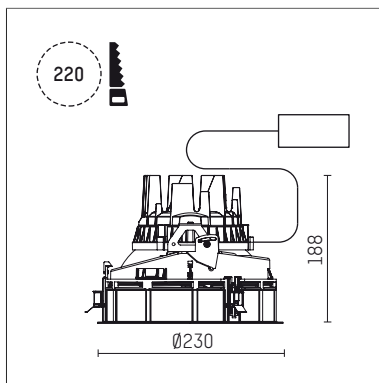

108 302 04 910 RD | white

complx.200 | rim
ceiling recessed luminaire
LED | 37 W 4000 K

- ceiling recessed luminaire complx.200 rim
- with a rim projecting over the ceiling
- for installation into suspended ceilings
- with LED 3400 lm
- colour temperature: 4000 K
- colour rendering index: CRI 80
- L90 / B10 (50.000h)
- SDCM < 3
- net luminous flux: 2830 lm
- total load: 37 W
- luminous efficacy: 76,5 lm/W
- rotationsymmetrical light distribution, spot
- safety cable for reflector module
- darklight reflector of aluminium, mirror finish anodised
- cut of angle: 30 °
- beam angle: 15 °
- UGR: -5
- with external LED power unit, electronic (DALI), 220-240 V, 0/50/60 Hz
- amplitude dimming
- dimming range: 100-1 %
- power supply: push-wire terminal 2x7x2,5 mm²
- housing of die cast aluminium
- microprismatic filter with very high rate of light transmission
- recessing ring of die cast aluminium
- height: 183 mm
- diameter: 230 mm, recessing diameter: 220 mm
- recessing depth: 188 mm, ceiling thickness: 1-35 mm
- rotatable 360°, fixable setting
- weight: 2,336 kg
- protection rating: IP20
- protection class I
- 5 years Hoffmeister warranty
- Made in Germany
- certificates: manufactured according to DIN VDE 0711 / EN 60598, CE
- colour: white (RAL9016)
- 108 302 04 910 RD
