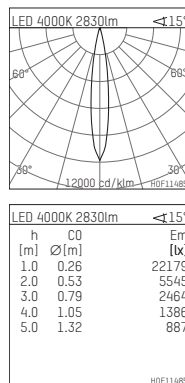

108 302 04 910 RD | white

complx.200 | rim
ceiling recessed luminaire
LED | 37 W 4000 K

- ceiling recessed luminaire complx.200 rim
- with a rim projecting over the ceiling
- for installation into suspended ceilings
- with LED 3400 lm
- colour temperature: 4000 K
- colour rendering index: CRI 80
- L90 / B10 (50.000h)
- SDCM < 3
- net luminous flux: 2830 lm
- total load: 37 W
- luminous efficacy: 76,5 lm/W
- rotationsymmetrical light distribution, spot
- safety cable for reflector module
- darklight reflector of aluminium, mirror finish anodised
- cut of angle: 30 °
- beam angle: 15 °
- UGR: -5
- with external LED power unit, electronic (DALI), 220-240 V, 0/50/60 Hz
- amplitude dimming
- dimming range: 100-1 %
- power supply: push-wire terminal 2x7x2,5 mm²
- housing of die cast aluminium
- microprismatic filter with very high rate of light transmission
- recessing ring of die cast aluminium
- height: 183 mm
- diameter: 230 mm, recessing diameter: 220 mm
- recessing depth: 188 mm, ceiling thickness: 1-35 mm
- rotatable 360°, fixable setting
- weight: 2,336 kg
- protection rating: IP20
- protection class I
- 5 years Hoffmeister warranty
- Made in Germany
- certificates: manufactured according to DIN VDE 0711 / EN 60598, CE
- colour: white (RAL9016)
- 108 302 04 910 RD
