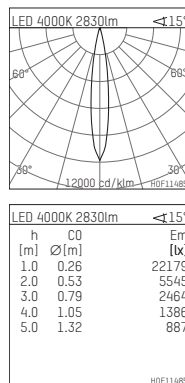

108 302 04 910 SD | white

complx.200 | insider
ceiling recessed luminaire
LED | 37 W 4000 K

- ceiling recessed luminaire complx.200 insider
- with ceiling-flush recessing ring
- for plastering into plasterboard ceilings
- with LED 3400 lm
- colour temperature: 4000 K
- colour rendering index: CRI 80
- L90 / B10 (50.000h)
- SDCM < 3
- net luminous flux: 2830 lm
- total load: 37 W
- luminous efficacy: 76,5 lm/W
- rotationsymmetrical light distribution, spot
- safety cable for reflector module
- darklight reflector of aluminium, mirror finish anodised
- cut of angle: 30 °
- beam angle: 15 °
- UGR: -5
- with external LED power unit, electronic (DALI), 220-240 V, 0/50/60 Hz
- amplitude dimming
- dimming range: 100-1 %
- power supply: push-wire terminal 2x7x2,5 mm²
- housing of die cast aluminium
- microprismatic filter with very high rate of light transmission
- recessing ring of die cast aluminium
- height: 185 mm
- diameter: 203 mm, recessing diameter: 214 mm
- recessing depth: 190 mm, ceiling thickness: for 12.5/15/18/20/25 mm
- rotatable 360°, fixable setting
- weight: 2,27 kg
- protection rating: IP20
- protection class I
- 5 years Hoffmeister warranty
- Made in Germany
- certificates: manufactured according to DIN VDE 0711 / EN 60598, CE
- colour: white (RAL9016)
- 108 302 04 910 SD