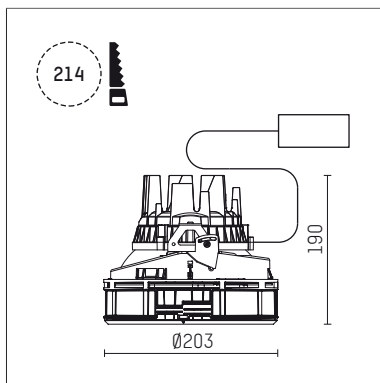

108 302 04 910 SD | white

complx.200 | insider
ceiling recessed luminaire
LED | 37 W 4000 K

- ceiling recessed luminaire complx.200 insider
- with ceiling-flush recessing ring
- for plastering into plasterboard ceilings
- with LED 3400 lm
- colour temperature: 4000 K
- colour rendering index: CRI 80
- L90 / B10 (50.000h)
- SDCM < 3
- net luminous flux: 2830 lm
- total load: 37 W
- luminous efficacy: 76,5 lm/W
- rotationsymmetrical light distribution, spot
- safety cable for reflector module
- darklight reflector of aluminium, mirror finish anodised
- cut of angle: 30 °
- beam angle: 15 °
- UGR: -5
- with external LED power unit, electronic (DALI), 220-240 V, 0/50/60 Hz
- amplitude dimming
- dimming range: 100-1 %
- power supply: push-wire terminal 2x7x2,5 mm²
- housing of die cast aluminium
- microprismatic filter with very high rate of light transmission
- recessing ring of die cast aluminium
- height: 185 mm
- diameter: 203 mm, recessing diameter: 214 mm
- recessing depth: 190 mm, ceiling thickness: for 12.5/15/18/20/25 mm
- rotatable 360°, fixable setting
- weight: 2,27 kg
- protection rating: IP20
- protection class I
- 5 years Hoffmeister warranty
- Made in Germany
- certificates: manufactured according to DIN VDE 0711 / EN 60598, CE
- colour: white (RAL9016)
- 108 302 04 910 SD