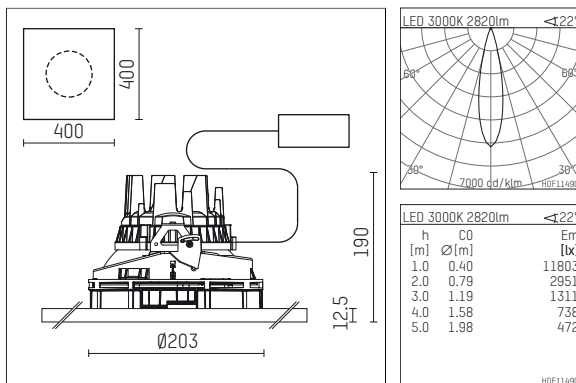

108 303 03 910 PD | white

complx.200 | insider
ceiling recessed luminaire
LED | 37 W 3000 K

- ceiling recessed luminaire complx.200 insider
- with plasterboard panel and integrated installation frame
- with LED 3400 lm
- colour temperature: 3000 K
- colour rendering index: CRI >90
- L90 / B10 (50.000h)
- SDCM < 2
- net luminous flux: 2820 lm
- total load: 37 W
- luminous efficacy: 76,2 lm/W
- rotationsymmetrical light distribution, medium
- safety cable for reflector module
- darklight reflector of aluminium, mirror finish anodised
- cut of angle: 30 °
- beam angle: 25 °
- UGR: -3
- with external LED power unit, electronic (DALI), 220-240 V, 0/50/60 Hz
- amplitude dimming
- dimming range: 100-1 %
- power supply: push-wire terminal 2x7x2,5 mm²
- housing of die cast aluminium
- safety glass, clear
- recessing ring of die cast aluminium
- length: 400 mm, width: 400 mm, height: 185 mm
- diameter: 203 mm
- recessing depth: 190 mm, ceiling thickness: 12.5 mm
- rotatable 360°, fixable setting
- weight: 3,2 kg
- protection rating: IP20
- protection class I
- 5 years Hoffmeister warranty
- Made in Germany
- certificates: manufactured according to DIN VDE 0711 / EN 60598, CE
- colour: white (RAL9016)
- 108 303 03 910 PD