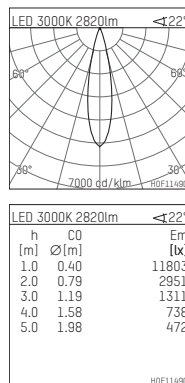

108 303 03 910 P | white

complx.200 | insider
ceiling recessed luminaire
LED | 37 W 3000 K

- ceiling recessed luminaire complx.200 insider
- with plasterboard panel and integrated installation frame
- with LED 3400 lm
- colour temperature: 3000 K
- colour rendering index: CRI >90
- L90 / B10 (50.000h)
- SDCM < 2
- net luminous flux: 2820 lm
- total load: 37 W
- luminous efficacy: 76,2 lm/W
- rotationsymmetrical light distribution, medium
- safety cable for reflector module
- darklight reflector of aluminium, mirror finish anodised
- cut of angle: 30 °
- beam angle: 25 °
- UGR: -3
- with external LED power unit, electronic, 220-240 V, 0/50/60 Hz
- power supply: push-wire terminal 2x5x2,5 mm²
- housing of die cast aluminium
- safety glass, clear
- recessing ring of die cast aluminium
- length: 400 mm, width: 400 mm, height: 185 mm
- diameter: 203 mm
- recessing depth: 190 mm, ceiling thickness: 12.5 mm
- rotatable 360°, fixable setting
- weight: 0 kg
- protection rating: IP20
- protection class I
- 5 years Hoffmeister warranty
- Made in Germany
- certificates: manufactured according to DIN VDE 0711 / EN 60598, CE
- colour: white (RAL9016)
- 108 303 03 910 P