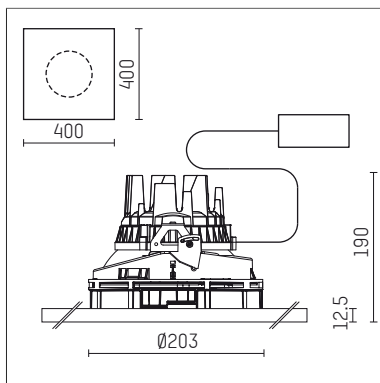

108 303 03 910 P | white

complx.200 | insider
ceiling recessed luminaire
LED | 37 W 3000 K

- ceiling recessed luminaire complx.200 insider
- with plasterboard panel and integrated installation frame
- with LED 3400 lm
- colour temperature: 3000 K
- colour rendering index: CRI >90
- L90 / B10 (50.000h)
- SDCM < 2
- net luminous flux: 2820 lm
- total load: 37 W
- luminous efficacy: 76,2 lm/W
- rotationsymmetrical light distribution, medium
- safety cable for reflector module
- darklight reflector of aluminium, mirror finish anodised
- cut of angle: 30 °
- beam angle: 25 °
- UGR: -3
- with external LED power unit, electronic, 220-240 V, 0/50/60 Hz
- power supply: push-wire terminal 2x5x2,5 mm²
- housing of die cast aluminium
- safety glass, clear
- recessing ring of die cast aluminium
- length: 400 mm, width: 400 mm, height: 185 mm
- diameter: 203 mm
- recessing depth: 190 mm, ceiling thickness: 12.5 mm
- rotatable 360°, fixable setting
- weight: 0 kg
- protection rating: IP20
- protection class I
- 5 years Hoffmeister warranty
- Made in Germany
- certificates: manufactured according to DIN VDE 0711 / EN 60598, CE
- colour: white (RAL9016)
- 108 303 03 910 P