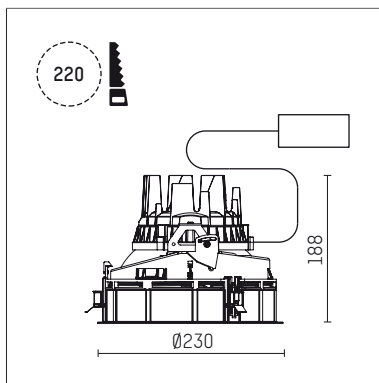

108 303 03 910 RD | white

complx.200 | rim
ceiling recessed luminaire
LED | 37 W 3000 K

- ceiling recessed luminaire complx.200 rim
- with a rim projecting over the ceiling
- for installation into suspended ceilings
- with LED 3400 lm
- colour temperature: 3000 K
- colour rendering index: CRI >90
- L90 / B10 (50.000h)
- SDCM < 2
- net luminous flux: 2820 lm
- total load: 37 W
- luminous efficacy: 76,2 lm/W
- rotationsymmetrical light distribution, medium
- safety cable for reflector module
- darklight reflector of aluminium, mirror finish anodised
- cut of angle: 30 °
- beam angle: 25 °
- UGR: -3
- with external LED power unit, electronic (DALI), 220-240 V, 0/50/60 Hz
- amplitude dimming
- dimming range: 100-1 %
- power supply: push-wire terminal 2x7x2,5 mm²
- housing of die cast aluminium
- safety glass, clear
- recessing ring of die cast aluminium
- height: 183 mm
- diameter: 230 mm, recessing diameter: 220 mm
- recessing depth: 188 mm, ceiling thickness: 1-35 mm
- rotatable 360°, fixable setting
- weight: 2,336 kg
- protection rating: IP20
- protection class I
- 5 years Hoffmeister warranty
- Made in Germany
- certificates: manufactured according to DIN VDE 0711 / EN 60598, CE
- colour: white (RAL9016)
- 108 303 03 910 RD