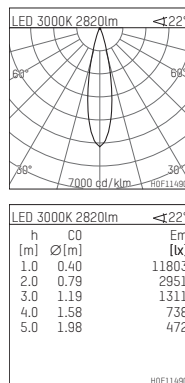

108 303 03 910 RD | white

complx.200 | rim
ceiling recessed luminaire
LED | 37 W 3000 K

- ceiling recessed luminaire complx.200 rim
- with a rim projecting over the ceiling
- for installation into suspended ceilings
- with LED 3400 lm
- colour temperature: 3000 K
- colour rendering index: CRI >90
- L90 / B10 (50.000h)
- SDCM < 2
- net luminous flux: 2820 lm
- total load: 37 W
- luminous efficacy: 76,2 lm/W
- rotationsymmetrical light distribution, medium
- safety cable for reflector module
- darklight reflector of aluminium, mirror finish anodised
- cut of angle: 30 °
- beam angle: 25 °
- UGR: -3
- with external LED power unit, electronic (DALI), 220-240 V, 0/50/60 Hz
- amplitude dimming
- dimming range: 100-1 %
- power supply: push-wire terminal 2x7x2,5 mm²
- housing of die cast aluminium
- safety glass, clear
- recessing ring of die cast aluminium
- height: 183 mm
- diameter: 230 mm, recessing diameter: 220 mm
- recessing depth: 188 mm, ceiling thickness: 1-35 mm
- rotatable 360°, fixable setting
- weight: 2,336 kg
- protection rating: IP20
- protection class I
- 5 years Hoffmeister warranty
- Made in Germany
- certificates: manufactured according to DIN VDE 0711 / EN 60598, CE
- colour: white (RAL9016)
- 108 303 03 910 RD