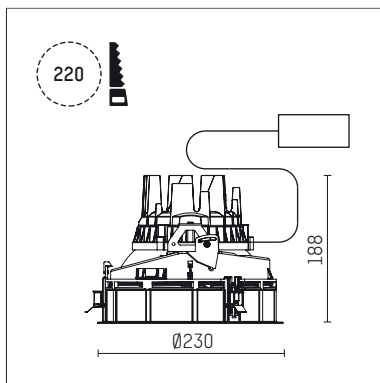

108 303 03 910 R | white

complx.200 | rim
ceiling recessed luminaire
LED | 37 W 3000 K

- ceiling recessed luminaire complx.200 rim
- with a rim projecting over the ceiling
- for installation into suspended ceilings
- with LED 3400 lm
- colour temperature: 3000 K
- colour rendering index: CRI >90
- L90 / B10 (50.000h)
- SDCM < 2
- net luminous flux: 2820 lm
- total load: 37 W
- luminous efficacy: 76,2 lm/W
- rotationsymmetrical light distribution, medium
- safety cable for reflector module
- darklight reflector of aluminium, mirror finish anodised
- cut of angle: 30 °
- beam angle: 25 °
- UGR: -3
- with external LED power unit, electronic, 220-240 V, 0/50/60 Hz
- power supply: push-wire terminal 2x5x2,5 mm²
- housing of die cast aluminium
- safety glass, clear
- recessing ring of die cast aluminium
- height: 183 mm
- diameter: 230 mm, recessing diameter: 220 mm
- recessing depth: 188 mm, ceiling thickness: 1-35 mm
- rotatable 360°, fixable setting
- weight: 2,336 kg
- protection rating: IP20
- protection class I
- 5 years Hoffmeister warranty
- Made in Germany
- certificates: manufactured according to DIN VDE 0711 / EN 60598, CE
- colour: white (RAL9016)
- 108 303 03 910 R