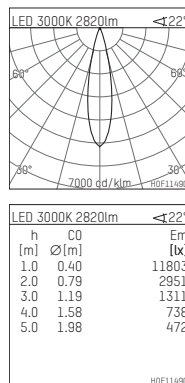

108 303 03 910 R | white

complx.200 | rim
ceiling recessed luminaire
LED | 37 W 3000 K

- ceiling recessed luminaire complx.200 rim
- with a rim projecting over the ceiling
- for installation into suspended ceilings
- with LED 3400 lm
- colour temperature: 3000 K
- colour rendering index: CRI >90
- L90 / B10 (50.000h)
- SDCM < 2
- net luminous flux: 2820 lm
- total load: 37 W
- luminous efficacy: 76,2 lm/W
- rotationsymmetrical light distribution, medium
- safety cable for reflector module
- darklight reflector of aluminium, mirror finish anodised
- cut of angle: 30 °
- beam angle: 25 °
- UGR: -3
- with external LED power unit, electronic, 220-240 V, 0/50/60 Hz
- power supply: push-wire terminal 2x5x2,5 mm²
- housing of die cast aluminium
- safety glass, clear
- recessing ring of die cast aluminium
- height: 183 mm
- diameter: 230 mm, recessing diameter: 220 mm
- recessing depth: 188 mm, ceiling thickness: 1-35 mm
- rotatable 360°, fixable setting
- weight: 2,336 kg
- protection rating: IP20
- protection class I
- 5 years Hoffmeister warranty
- Made in Germany
- certificates: manufactured according to DIN VDE 0711 / EN 60598, CE
- colour: white (RAL9016)
- 108 303 03 910 R