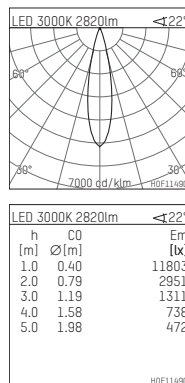

108 303 03 910 SD | white

complx.200 | insider
ceiling recessed luminaire
LED | 37 W 3000 K

- ceiling recessed luminaire complx.200 insider
- with ceiling-flush recessing ring
- for plastering into plasterboard ceilings
- with LED 3400 lm
- colour temperature: 3000 K
- colour rendering index: CRI >90
- L90 / B10 (50.000h)
- SDCM < 2
- net luminous flux: 2820 lm
- total load: 37 W
- luminous efficacy: 76,2 lm/W
- rotationsymmetrical light distribution, medium
- safety cable for reflector module
- darklight reflector of aluminium, mirror finish anodised
- cut of angle: 30 °
- beam angle: 25 °
- UGR: -3
- with external LED power unit, electronic (DALI), 220-240 V, 0/50/60 Hz
- amplitude dimming
- dimming range: 100-1 %
- power supply: push-wire terminal 2x7x2,5 mm²
- housing of die cast aluminium
- safety glass, clear
- recessing ring of die cast aluminium
- height: 185 mm
- diameter: 203 mm, recessing diameter: 214 mm
- recessing depth: 190 mm, ceiling thickness: for 12.5/15/18/20/25 mm
- rotatable 360°, fixable setting
- weight: 2,27 kg
- protection rating: IP20
- protection class I
- 5 years Hoffmeister warranty
- Made in Germany
- certificates: manufactured according to DIN VDE 0711 / EN 60598, CE
- colour: white (RAL9016)
- 108 303 03 910 SD
