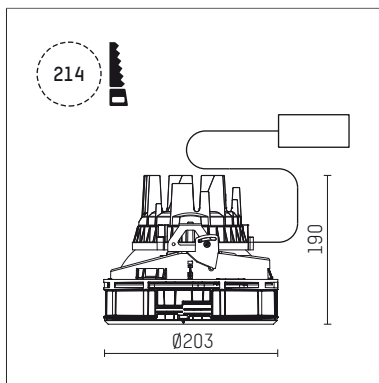

108 303 03 910 SD | white

complx.200 | insider
ceiling recessed luminaire
LED | 37 W 3000 K

- ceiling recessed luminaire complx.200 insider
- with ceiling-flush recessing ring
- for plastering into plasterboard ceilings
- with LED 3400 lm
- colour temperature: 3000 K
- colour rendering index: CRI >90
- L90 / B10 (50.000h)
- SDCM < 2
- net luminous flux: 2820 lm
- total load: 37 W
- luminous efficacy: 76,2 lm/W
- rotationsymmetrical light distribution, medium
- safety cable for reflector module
- darklight reflector of aluminium, mirror finish anodised
- cut of angle: 30 °
- beam angle: 25 °
- UGR: -3
- with external LED power unit, electronic (DALI), 220-240 V, 0/50/60 Hz
- amplitude dimming
- dimming range: 100-1 %
- power supply: push-wire terminal 2x7x2,5 mm²
- housing of die cast aluminium
- safety glass, clear
- recessing ring of die cast aluminium
- height: 185 mm
- diameter: 203 mm, recessing diameter: 214 mm
- recessing depth: 190 mm, ceiling thickness: for 12.5/15/18/20/25 mm
- rotatable 360°, fixable setting
- weight: 2,27 kg
- protection rating: IP20
- protection class I
- 5 years Hoffmeister warranty
- Made in Germany
- certificates: manufactured according to DIN VDE 0711 / EN 60598, CE
- colour: white (RAL9016)
- 108 303 03 910 SD
