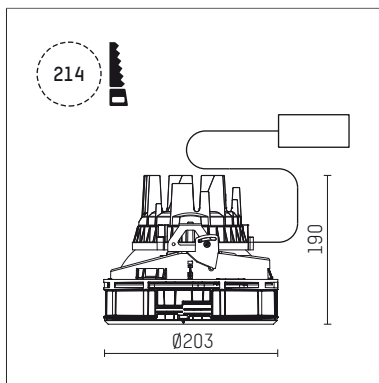

108 303 03 910 S | white

complx.200 | insider
ceiling recessed luminaire
LED | 37 W 3000 K

- ceiling recessed luminaire complx.200 insider
- with ceiling-flush recessing ring
- for plastering into plasterboard ceilings
- with LED 3400 lm
- colour temperature: 3000 K
- colour rendering index: CRI >90
- L90 / B10 (50.000h)
- SDCM < 2
- net luminous flux: 2820 lm
- total load: 37 W
- luminous efficacy: 76,2 lm/W
- rotationsymmetrical light distribution, medium
- safety cable for reflector module
- darklight reflector of aluminium, mirror finish anodised
- cut of angle: 30 °
- beam angle: 25 °
- UGR: -3
- with external LED power unit, electronic, 220-240 V, 0/50/60 Hz
- power supply: push-wire terminal 2x5x2,5 mm²
- housing of die cast aluminium
- safety glass, clear
- recessing ring of die cast aluminium
- height: 185 mm
- diameter: 203 mm, recessing diameter: 214 mm
- recessing depth: 190 mm, ceiling thickness: for 12.5/15/18/20/25 mm
- rotatable 360°, fixable setting
- weight: 2,27 kg
- protection rating: IP20
- protection class I
- 5 years Hoffmeister warranty
- Made in Germany
- certificates: manufactured according to DIN VDE 0711 / EN 60598, CE
- colour: white (RAL9016)
- 108 303 03 910 S
