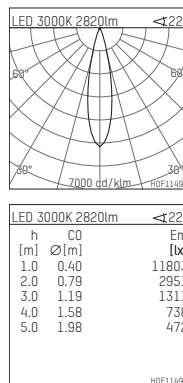

108 303 03 910 S | white

complx.200 | insider
ceiling recessed luminaire
LED | 37 W 3000 K

- ceiling recessed luminaire complx.200 insider
- with ceiling-flush recessing ring
- for plastering into plasterboard ceilings
- with LED 3400 lm
- colour temperature: 3000 K
- colour rendering index: CRI >90
- L90 / B10 (50.000h)
- SDCM < 2
- net luminous flux: 2820 lm
- total load: 37 W
- luminous efficacy: 76,2 lm/W
- rotationsymmetrical light distribution, medium
- safety cable for reflector module
- darklight reflector of aluminium, mirror finish anodised
- cut of angle: 30 °
- beam angle: 25 °
- UGR: -3
- with external LED power unit, electronic, 220-240 V, 0/50/60 Hz
- power supply: push-wire terminal 2x5x2,5 mm²
- housing of die cast aluminium
- safety glass, clear
- recessing ring of die cast aluminium
- height: 185 mm
- diameter: 203 mm, recessing diameter: 214 mm
- recessing depth: 190 mm, ceiling thickness: for 12.5/15/18/20/25 mm
- rotatable 360°, fixable setting
- weight: 2,27 kg
- protection rating: IP20
- protection class I
- 5 years Hoffmeister warranty
- Made in Germany
- certificates: manufactured according to DIN VDE 0711 / EN 60598, CE
- colour: white (RAL9016)
- 108 303 03 910 S
