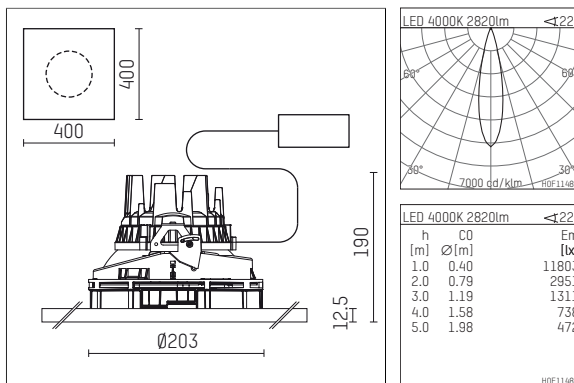

108 303 04 910 PD | white

complx.200 | insider
ceiling recessed luminaire
LED | 37 W 4000 K

- ceiling recessed luminaire complx.200 insider
- with plasterboard panel and integrated installation frame
- with LED 3400 lm
- colour temperature: 4000 K
- colour rendering index: CRI 80
- L90 / B10 (50.000h)
- SDCM < 3
- net luminous flux: 2820 lm
- total load: 37 W
- luminous efficacy: 76,2 lm/W
- rotationsymmetrical light distribution, medium
- safety cable for reflector module
- darklight reflector of aluminium, mirror finish anodised
- cut of angle: 30 °
- beam angle: 25 °
- UGR: -3
- with external LED power unit, electronic (DALI), 220-240 V, 0/50/60 Hz
- amplitude dimming
- dimming range: 100-1 %
- power supply: push-wire terminal 2x7x2,5 mm²
- housing of die cast aluminium
- safety glass, clear
- recessing ring of die cast aluminium
- length: 400 mm, width: 400 mm, height: 185 mm
- diameter: 203 mm
- recessing depth: 190 mm, ceiling thickness: 12.5 mm
- rotatable 360°, fixable setting
- weight: 3,2 kg
- protection rating: IP20
- protection class I
- 5 years Hoffmeister warranty
- Made in Germany
- certificates: manufactured according to DIN VDE 0711 / EN 60598, CE
- colour: white (RAL9016)
- 108 303 04 910 PD