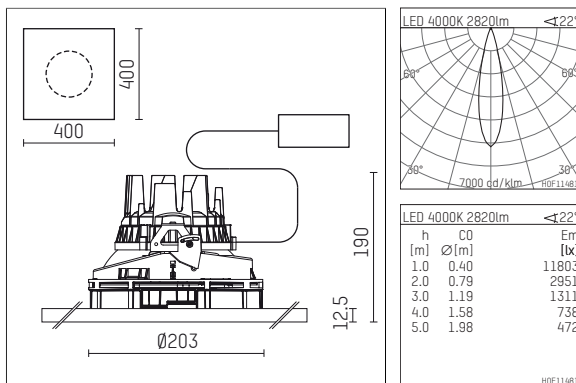

## 108 303 04 910 P | white

complx.200 | insider  
ceiling recessed luminaire  
LED | 37 W 4000 K

- ceiling recessed luminaire complx.200 insider
- with plasterboard panel and integrated installation frame
- with LED 3400 lm
- colour temperature: 4000 K
- colour rendering index: CRI 80
- L90 / B10 (50.000h)
- SDCM < 3
- net luminous flux: 2820 lm
- total load: 37 W
- luminous efficacy: 76,2 lm/W
- rotationsymmetrical light distribution, medium
- safety cable for reflector module
- darklight reflector of aluminium, mirror finish anodised
- cut of angle: 30 °
- beam angle: 25 °
- UGR: -3
- with external LED power unit, electronic, 220-240 V, 0/50/60 Hz
- power supply: push-wire terminal 2x5x2,5 mm<sup>2</sup>
- housing of die cast aluminium
- safety glass, clear
- recessing ring of die cast aluminium
- length: 400 mm, width: 400 mm, height: 185 mm
- diameter: 203 mm
- recessing depth: 190 mm, ceiling thickness: 12.5 mm
- rotatable 360°, fixable setting
- weight: 0 kg
- protection rating: IP20
- protection class I
- 5 years Hoffmeister warranty
- Made in Germany
- certificates: manufactured according to DIN VDE 0711 / EN 60598, CE
- colour: white (RAL9016)
- 108 303 04 910 P