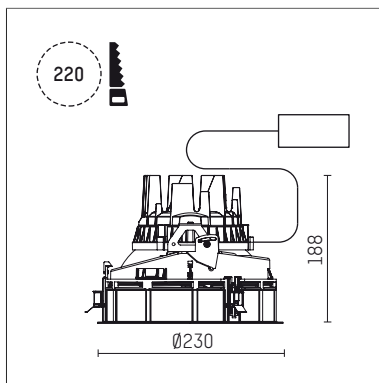

## 108 303 04 910 RD | white

complx.200 | rim  
ceiling recessed luminaire  
LED | 37 W 4000 K

- ceiling recessed luminaire complx.200 rim
- with a rim projecting over the ceiling
- for installation into suspended ceilings
- with LED 3400 lm
- colour temperature: 4000 K
- colour rendering index: CRI 80
- L90 / B10 (50.000h)
- SDCM < 3
- net luminous flux: 2820 lm
- total load: 37 W
- luminous efficacy: 76,2 lm/W
- rotationsymmetrical light distribution, medium
- safety cable for reflector module
- darklight reflector of aluminium, mirror finish anodised
- cut of angle: 30 °
- beam angle: 25 °
- UGR: -3
- with external LED power unit, electronic (DALI), 220-240 V, 0/50/60 Hz
- amplitude dimming
- dimming range: 100-1 %
- power supply: push-wire terminal 2x7x2,5 mm<sup>2</sup>
- housing of die cast aluminium
- safety glass, clear
- recessing ring of die cast aluminium
- height: 183 mm
- diameter: 230 mm, recessing diameter: 220 mm
- recessing depth: 188 mm, ceiling thickness: 1-35 mm
- rotatable 360°, fixable setting
- weight: 2,336 kg
- protection rating: IP20
- protection class I
- 5 years Hoffmeister warranty
- Made in Germany
- certificates: manufactured according to DIN VDE 0711 / EN 60598, CE
- colour: white (RAL9016)
- 108 303 04 910 RD