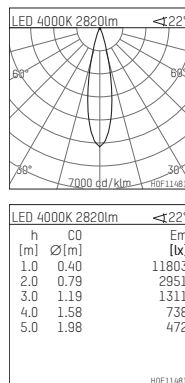

## 108 303 04 910 RD | white

complx.200 | rim  
ceiling recessed luminaire  
LED | 37 W 4000 K

- ceiling recessed luminaire complx.200 rim
- with a rim projecting over the ceiling
- for installation into suspended ceilings
- with LED 3400 lm
- colour temperature: 4000 K
- colour rendering index: CRI 80
- L90 / B10 (50.000h)
- SDCM < 3
- net luminous flux: 2820 lm
- total load: 37 W
- luminous efficacy: 76,2 lm/W
- rotationsymmetrical light distribution, medium
- safety cable for reflector module
- darklight reflector of aluminium, mirror finish anodised
- cut of angle: 30 °
- beam angle: 25 °
- UGR: -3
- with external LED power unit, electronic (DALI), 220-240 V, 0/50/60 Hz
- amplitude dimming
- dimming range: 100-1 %
- power supply: push-wire terminal 2x7x2,5 mm<sup>2</sup>
- housing of die cast aluminium
- safety glass, clear
- recessing ring of die cast aluminium
- height: 183 mm
- diameter: 230 mm, recessing diameter: 220 mm
- recessing depth: 188 mm, ceiling thickness: 1-35 mm
- rotatable 360°, fixable setting
- weight: 2,336 kg
- protection rating: IP20
- protection class I
- 5 years Hoffmeister warranty
- Made in Germany
- certificates: manufactured according to DIN VDE 0711 / EN 60598, CE
- colour: white (RAL9016)
- 108 303 04 910 RD